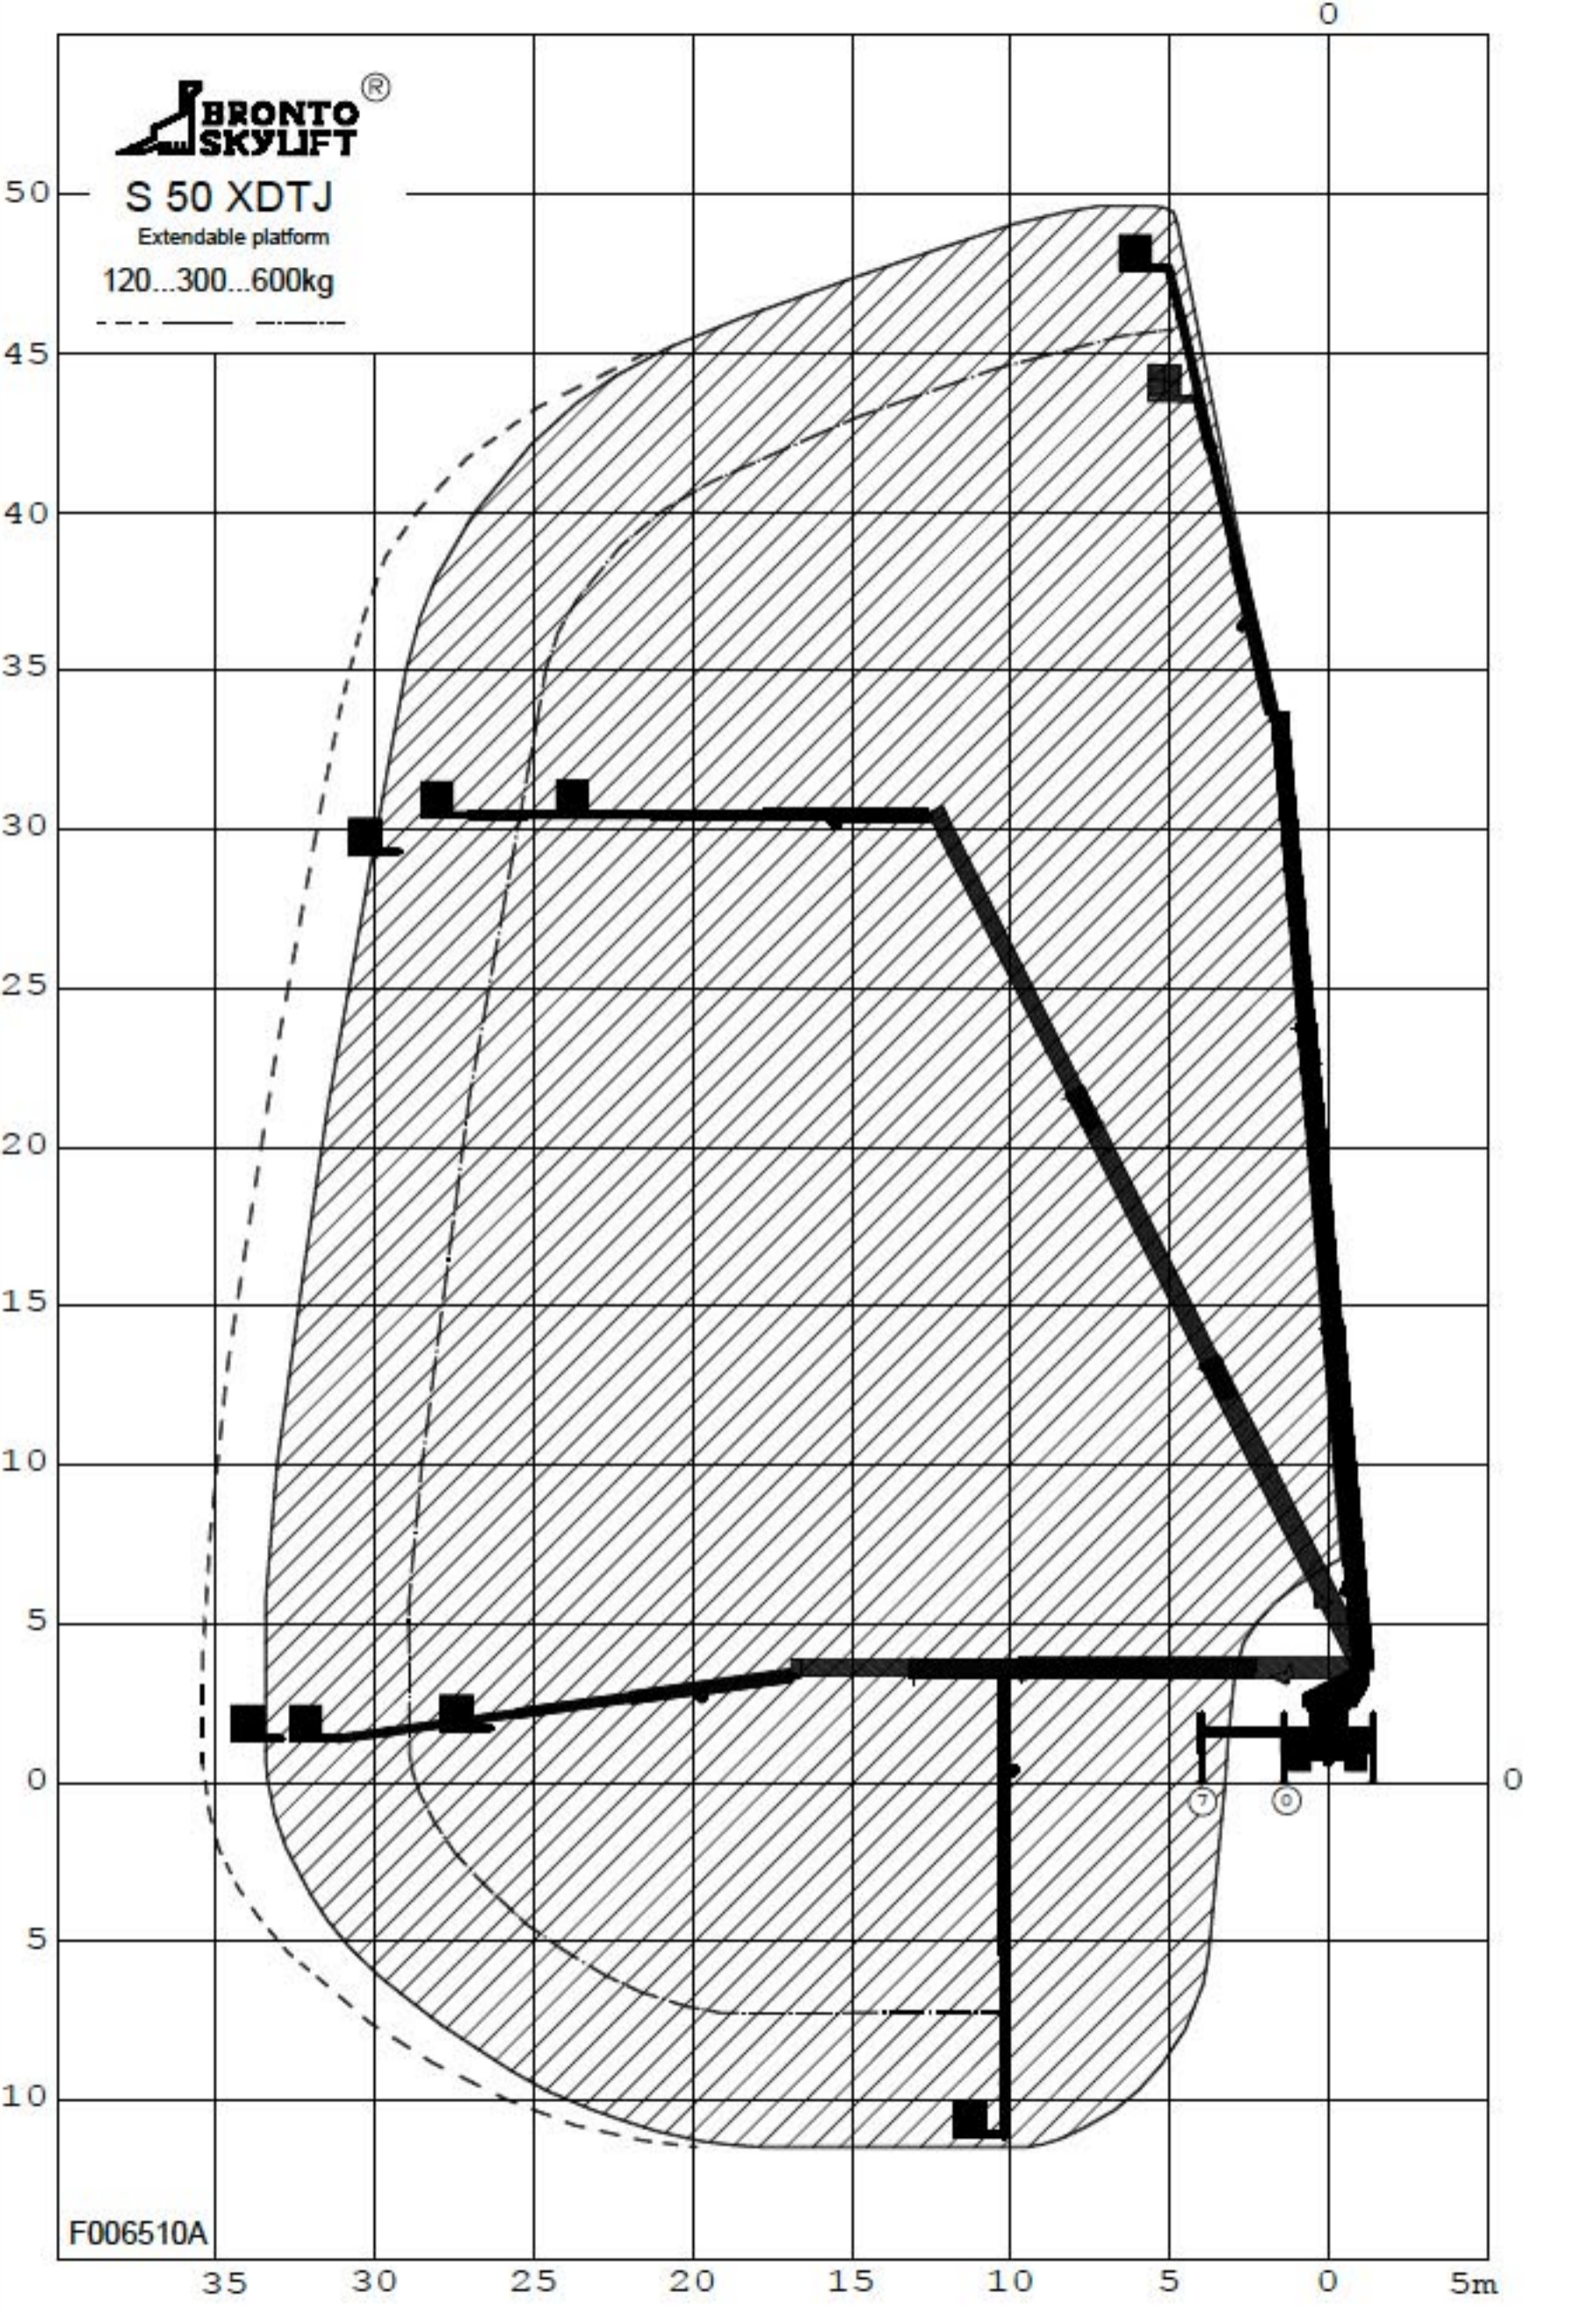

S 50 XDTJ

Extendable platform

120...300...600kg

-----

F006510A