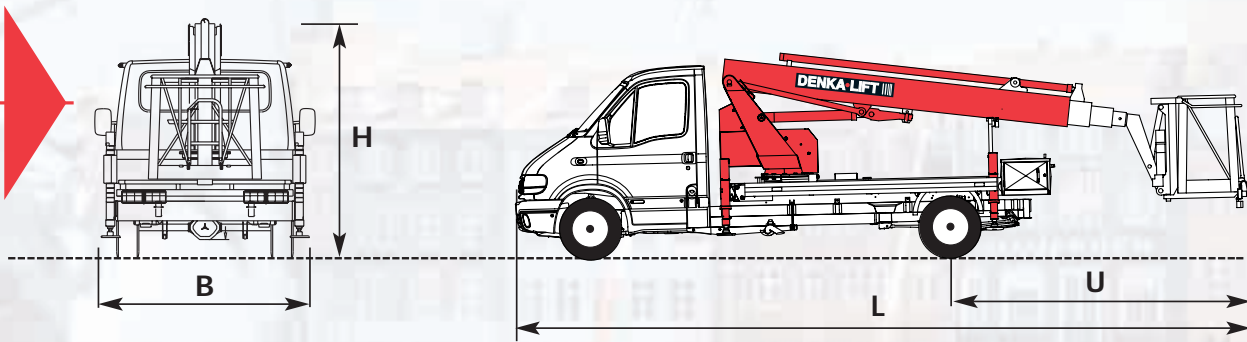

Model DK18T

Technical data