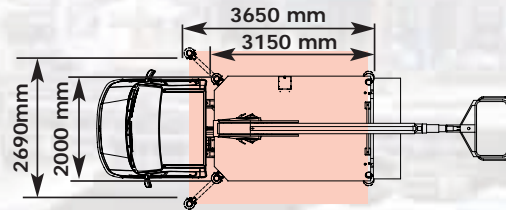

## Max working height

## Outrigger cross section

Standard model	DK18T
<b>Capacity</b>	
Max. working height A	18,5 m
Working height B	15,5 m
Working height C	9,0 m
Max. reach D	9,4 m
Reach E	5,8 m
Max. load in basket	200 kg
Slew movement	cont. 360°
<b>Transport dimension</b>	
length L1	8300 mm
Overhang U	3400 mm
Height H	2375 mm
Width B	2360 mm
Net weight standard	<3500 kg