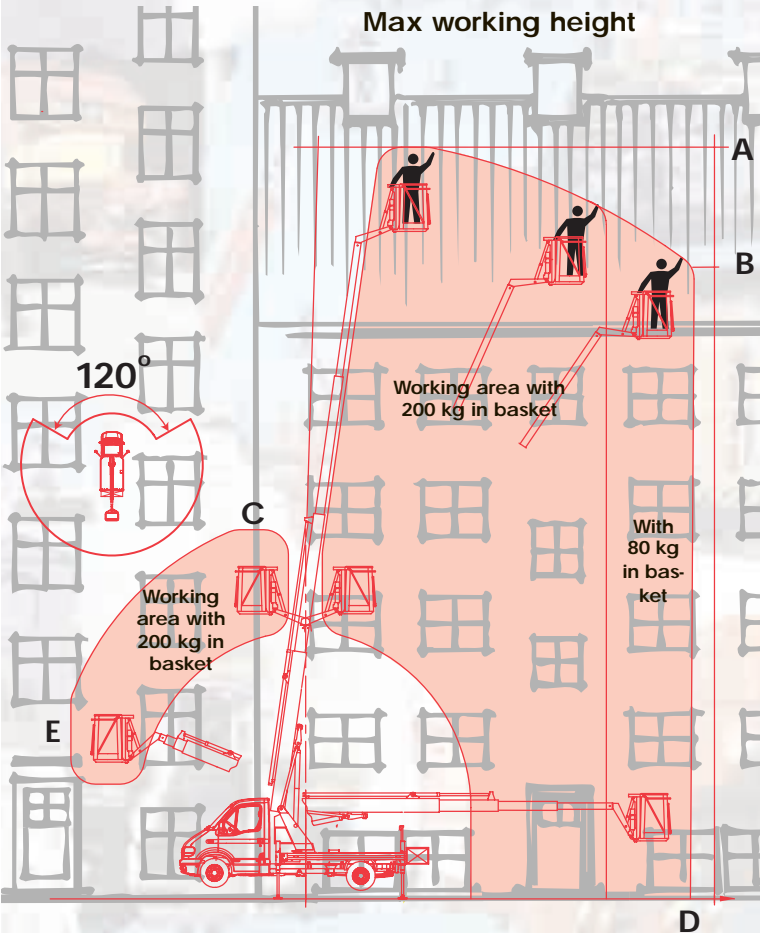

## The truck series from Denka Lift A/S - up to 18,5 mtr. working height and mounted on 3.5 t. truck

The DK18T truck series from Denka Lift A/S with all the advantages.

- up to 18,5 metres working height on 3.5 t. truck
- Narrow travelling
- Low travelling height
- Easily accessible personnel cage
- Is adapted to the Renault Master L3 and to the Opel Movano L3H1 with wheel base 4078 mm
- Battery operation - with a view at the environment

The automatic load limit device ensures optimum outreach depending on the load in the personnel cage.

Each DENKA LIFT meets the most stringent safety standards. The electrical and hydraulic units have double safety devices and the cylinders have hose break valves. All lift movements are controlled by pressure-relief valves.

## Max working height

## Outrigger cross section

Standard model	DK18T
<b>Capacity</b>	
Max. working height A	18,5 m
Working height B	15,5 m
Working height C	9,0 m
Max. reach D	9,4 m
Reach E	5,8 m
Max. load in basket	200 kg
Slew movement	cont. 360°
<b>Transport dimension</b>	
length L1	8300 mm
Overhang U	3400 mm
Height H	2375 mm
Width B	2360 mm
Net weight standard	<3500 kg