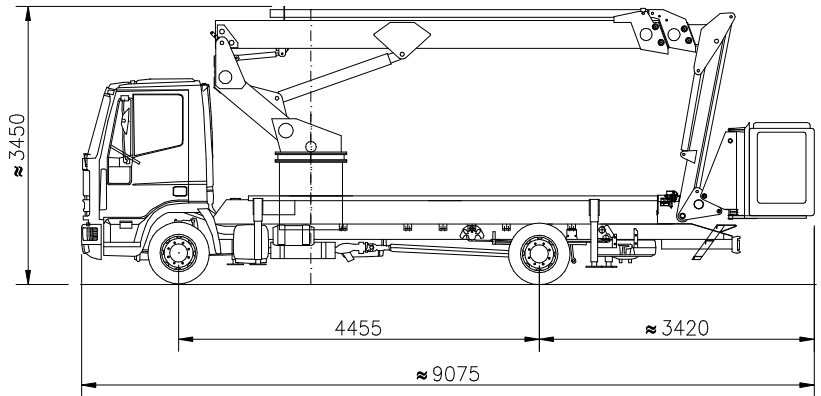

Performances

Working height mt.		22.30
Max load in the basket kg.	† † † †	280 80
Max working outreach mt.	† † † †	14.55 17.90
Turret rotation °		375
Hose track		External
Controls in the basket		Hydraulic multifunctions ioystick

Platform specifications

Steel basket dimensions mt.	1.80x0.80
Fiberglass basket dimensions mt.	1.40x0.70
Basket rotation °	60 + 85
Front outriggers	Extendible
Back outriggers	Extendible
Foot plate gauge min. mt.	4.10

439.228

(*) WITH NARROW JACKING
(LEFT OR RIGHT SIDE)

MAX SAFE WORKING LOAD	 280 KG
MAX NENNTRAGFAHIKGEIT IM KORB	
MAX CHARGE NOMINALE DANS LE PANIER	
MAX PORTATA NOMINALE IN NAVICELLA	

DENOMINAZIONE
S220TJ Comfort
IVECO 75 E 17- 7.5 T