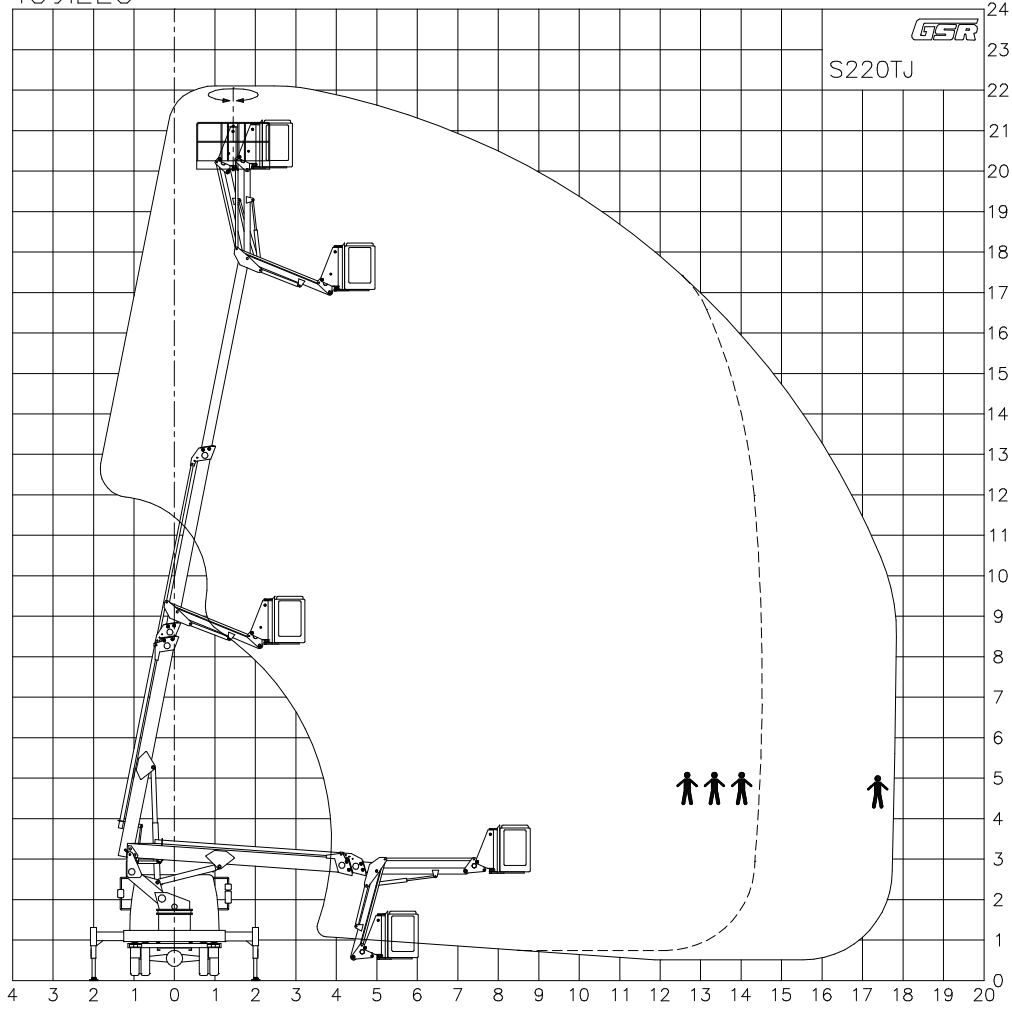

439.228

(*) WITH NARROW JACKING
(LEFT OR RIGHT SIDE)

MAX SAFE WORKING LOAD	 280 KG
MAX NENNTRAGFAHIKGEIT IM KORB	
MAX CHARGE NOMINALE DANS LE PANIER	
MAX PORTATA NOMINALE IN NAVICELLA	

DENOMINAZIONE
S220TJ Comfort
IVECO 75 E 17- 7.5 T

DATA 15/10/2001
CODICE PRP1251

AGGIORNAMENTI MODIFICHE A2 Aggiornate prestazioni in data 21/11/2001 Fiospergher

C	H
B	G
X	F

APPROXIMATE DATA - TECHNISCHE ANDERUNGEN VORBEHALTEN
DONNEES INDICATIVES - DATI INDICATIVI