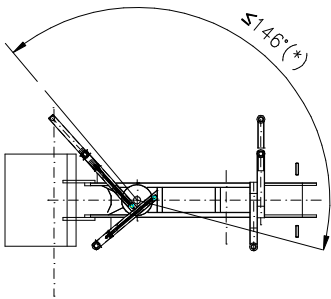

(*) WITH NARROW JACKING
(LEFT OR RIGHT SIDE)