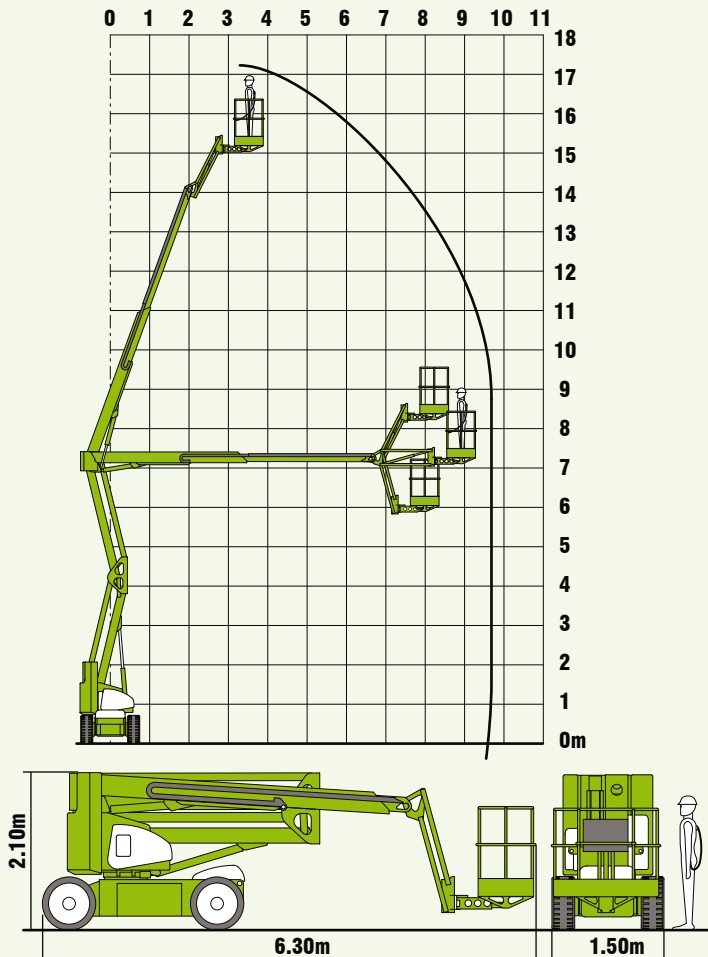

nifty

Heightrider 17N

The Nifty **Height Rider 17N** (HR17N) will lift 2 men and their tools to a working height of 17.20m or an outreach of 9.60m. Its impressive 100° platform rotation and 150° flyboom provide exceptional control when positioning the platform making tasks quicker and easier to perform. A super narrow 1.50m width base enables travel in restricted access areas and optional Bi-Energy power makes the **HR17N** even more versatile, allowing it to work both inside and out with equal ease.

SAFETY FEATURES

- Manual Recovery with Hand Pump
- Automatic Fail-Safe Brakes
- CE Mark
- Tilt Alarm
- Solid Tyres
- Dual Harness Points
- Dual Controls (platform & base)
- Lock Valves on all Hydraulic Cylinders

Due to a policy of continuing development and improvement, Niftylift reserves the right to change any specification without notice. Please confirm exact specification before ordering.