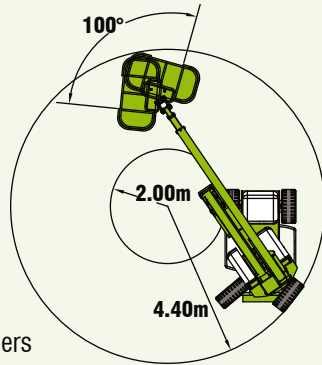

nifty

Heightrider 17N

The Nifty **Height Rider 17N** (HR17N) will lift 2 men and their tools to a working height of 17.20m or an outreach of 9.60m. Its impressive 100° platform rotation and 150° flyboom provide exceptional control when positioning the platform making tasks quicker and easier to perform. A super narrow 1.50m width base enables travel in restricted access areas and optional Bi-Energy power makes the **HR17N** even more versatile, allowing it to work both inside and out with equal ease.

SAFETY FEATURES

- Manual Recovery with Hand Pump
- Automatic Fail-Safe Brakes
- CE Mark
- Tilt Alarm
- Solid Tyres
- Dual Harness Points
- Dual Controls (platform & base)
- Lock Valves on all Hydraulic Cylinders

Due to a policy of continuing development and improvement, Niftylift reserves the right to change any specification without notice. Please confirm exact specification before ordering.