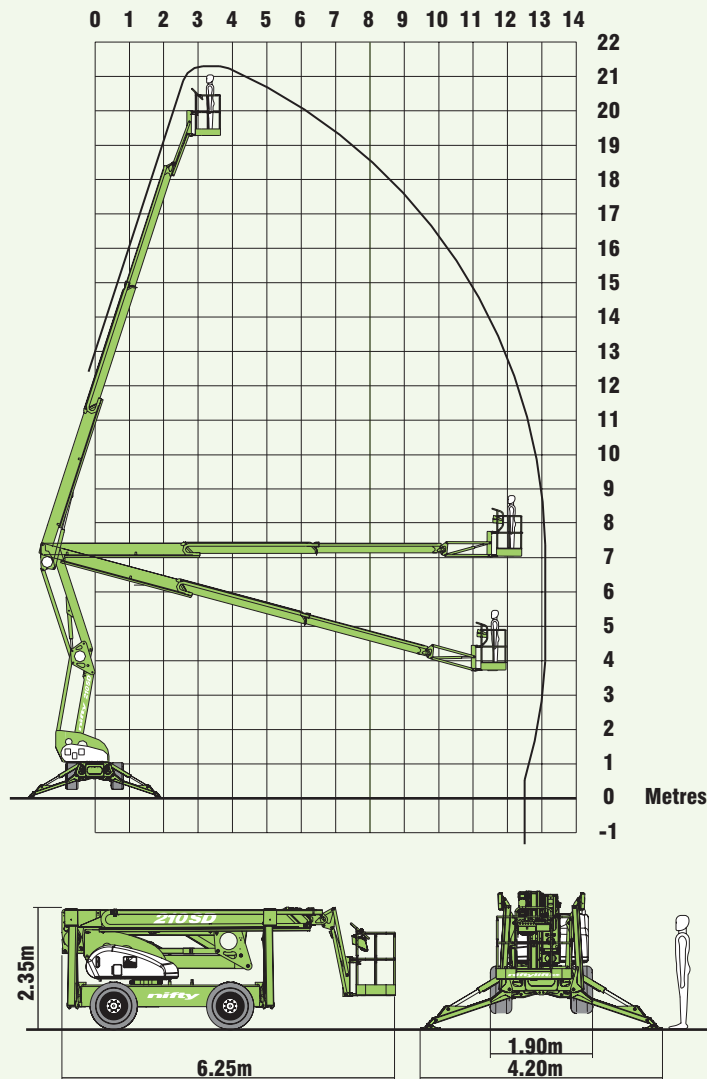

nifty

nifty

210SD

SELF DRIVE ACCESS PLATFORM

21.20m (69ft 7in)

Working height

13.20m (43ft 4in)

Working outreach

Improved access to applications

Turf Tyres Available

Minimise disruption to
sensitive grass surfaces

nifty 210SD

The Nifty 210SD is the ultimate combination of our trailer mounted and self propelled product ranges. With full independent suspension and the option of 4 wheel drive, the 210SD can cope with a wide range of working environments and still offers the same impressive reach as the Height Rider 21. Low weight design makes it economical and quick to transport and the 4 wheel steer option gives the operator enormous flexibility to manoeuvre once on site. Excellent gradeability coupled with a good travel speed allow the 210SD to be positioned and set up quickly, allowing the operator to spend more of their time working.

SAFETY FEATURES

- Pressure sensitive outriggers
- Audible & visual alarms
- Dual controls (platform & base)
- Manual descent with hand-pump
- Lock valves on all hydraulic cylinders
- CE Mark

The extra manoeuvrability available from the 4 wheel steer option coupled with the special "Turf Tyres" make the 210SD ideal for working on sensitive surfaces such as grass.

SPECIFICATIONS

Working Height	21.20m	69ft 7in
Platform Height	19.20m	63ft
Working Outreach	13.20m	43ft 4in
Slew	360°	
Flyboom Arc	150°	
Width - Travelling	1.90m	6ft 3in
- Working	4.20m	13ft 9in
Height - Stowed	2.35m	7ft 8in
Length - Overall	6.25m	20ft 6in
Weight	3,750kg - 4,250kg*	8,250lbs - 9,350lbs*
Turning Radius - Inside	1.50m	7ft 5in
- Outside	3.50m	17ft
Platform Rotation	100°	
Platform Capacity	225kg	500lbs
Platform Size	1.34m x 0.67m	3ft 8in x 2ft 1in
Drive Speed	10kph	6.3mph
Gradeability	35%	
Control System	Fully proportional hydraulic	
Power System	Kubota 722 - 2WD Kubota 1505 32Hp - 4WD	