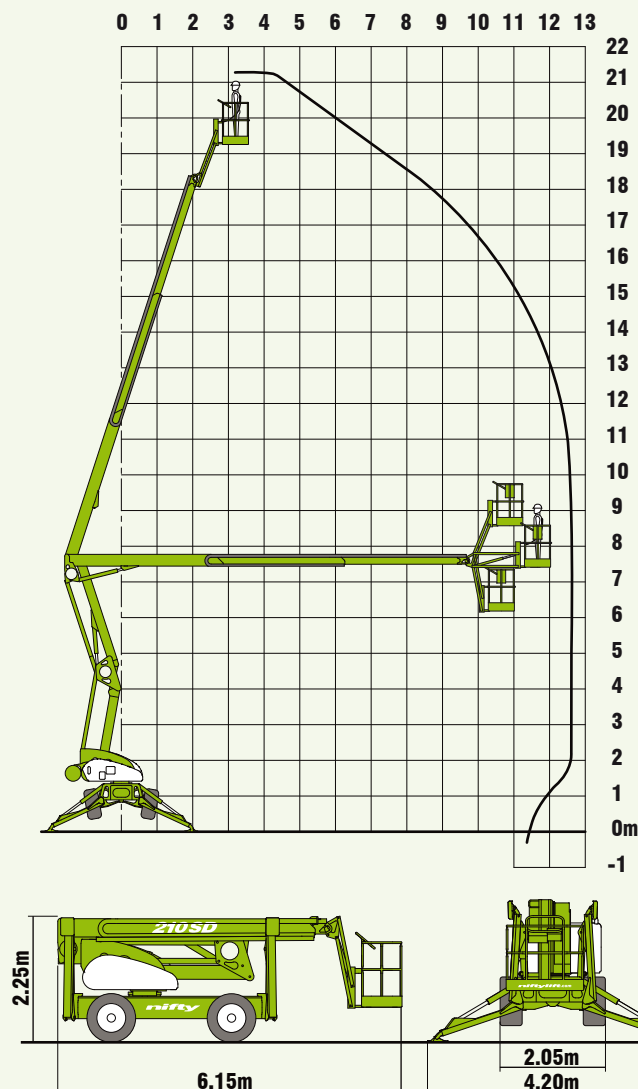

nifty

SD210 SELF DRIVE ACCESS PLATFORM

21.30m (70ft)
Working height

12.60m (41ft 4in)
Working outreach

4 Wheel Drive
Maximising traction
over rough terrain

4 Wheel Steer
Superior manoeuvrability on site

Independent Suspension
For fast comfortable
positioning on site

**Platform Rotation
& Fly-Boom**
Improved access to applications

Turf Tyres
Minimise disruption to
sensitive grass surfaces

niftylift.com

facelift
access and safety made easy

nifty SD210

The Nifty **SD210** is the ultimate combination of our trailer mounted and self propelled product ranges. With full independent suspension and 4 wheel drive, the **SD210** can cope with a wide range of working environments and still offers the same impressive reach as the **Height Rider 21**. Low weight design makes it economical and quick to transport and 4 wheel steer gives the operator enormous flexibility to manoeuvre once on site. Excellent gradeability coupled with a good travel speed allow the **SD210** to be positioned and set up quickly, allowing the operator to spend more of their time working.

SPECIFICATIONS

Working Height	21.30m	70ft
Platform Height	19.30m	63ft 4in
Working Outreach	12.60m	41ft 4in
Slew	360°	
Fly-Boom Arc	150°	
Width - Travelling	2.05m	6ft 9in
- Working	4.20m	13ft 9in
Height	2.25m	7ft 5in
Length	6.15m	20ft 2in
Minimum Weight	3,950kg*	8,700lbs*
Turning Radius - Inside	1.50m	7ft 5in
- Outside	3.50m	11ft 6in
Platform Rotation	100°	
Platform Capacity	225kg	500lbs
Platform Size	1.50m x 0.70m	4ft 11in x 2ft 4in
Drive Speed	7.5 kph	4.7 mph
Gradeability	45%	
Control System	Fully proportional hydraulic	
Power System	Kubota 1505 32Hp	