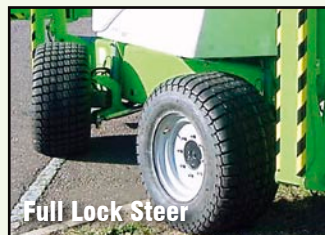

nifty

SD210 SELF DRIVE ACCESS PLATFORM

21.30m (70ft)
Working height

12.60m (41ft 4in)
Working outreach

4 Wheel Drive
Maximising traction
over rough terrain

4 Wheel Steer
Superior manoeuvrability on site

Independent Suspension
For fast comfortable
positioning on site

**Platform Rotation
& Fly-Boom**
Improved access to applications

Turf Tyres
Minimise disruption to
sensitive grass surfaces

niftylift.com

facelift
access and safety made easy

nifty SD210

The Nifty **SD210** is the ultimate combination of our trailer mounted and self propelled product ranges. With full independent suspension and 4 wheel drive, the **SD210** can cope with a wide range of working environments and still offers the same impressive reach as the **Height Rider 21**. Low weight design makes it economical and quick to transport and 4 wheel steer gives the operator enormous flexibility to manoeuvre once on site. Excellent gradeability coupled with a good travel speed allow the **SD210** to be positioned and set up quickly, allowing the operator to spend more of their time working.

SAFETY FEATURES

- Pressure sensitive outriggers
- Audible & visual alarms
- Dual controls (platform & base)
- Manual descent with hand-pump
- Lock valves on all hydraulic cylinders
- CE Mark

The extra manoeuvrability available from the 4 wheel steer option coupled with the special "Turf Tyres" make the **SD210** ideal for working on sensitive surfaces such as grass.