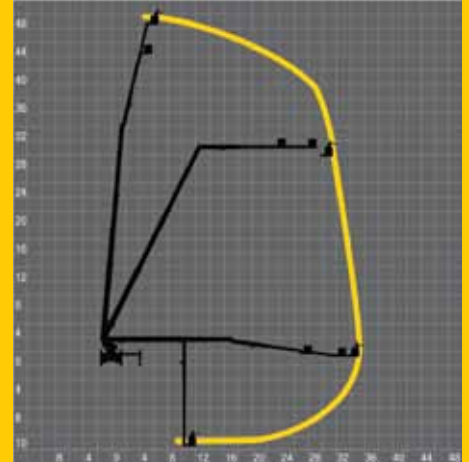

The New Bronto S50XDT-J sets a new standard for working height + out reach + over reach

'Reaches the parts others cannot...' visit www.facelift.co.uk/50

The Bronto S50XDT-J has a unique three section super-jib cage boom and an unrivalled up and over reach of 16m at 33m height. With a maximum working outreach of 35m and an incredible 10m of down reach, this access platform can reach over rooftops, vestibules, canopies, harbour walls and bridges.

‘Reaches the parts others cannot...’

www.facelift.co.uk/50

New Bronto S50XDT-J

'Reaches the parts others cannot...' visit www.facelift.co.uk/50

Specifications

Transport height	4m
Working height	50.0m
Working outreach	35.0m
Safe working load	600Kg
Weight	26000Kg
Basket rotation	90 deg
Working width	2.8m/5.4m/8m
Length	11.9m
Stowed width	2.8m
Height stowed	3.8m
Platform size	2.8m x 11.9m

Features

- 6x4 rear steer chassis
- 10m down reach
- Variable jacking width
- Extendable and Rotating Cage
- Three-section jib
- 600kg Cage capacity

Facelift Access Hire
West Side London Road,
Hickstead,
West Sussex RH17 5LZ