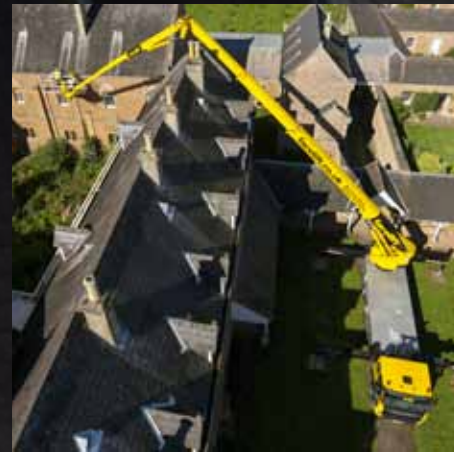

The New Bronto S50XDT-J sets a new standard for working height + out reach + over reach

'Reaches the parts others cannot...' visit www.facelift.co.uk/50

The Bronto S50XDT-J has a unique three section super-jib cage boom and an unrivalled up and over reach of 16m at 33m height. With a maximum working outreach of 35m and an incredible 10m of down reach, this access platform can reach over rooftops, vestibules, canopies, harbour walls and bridges.

‘Reaches the parts others cannot...’

www.facelift.co.uk/50

New Bronto S50XDT-J

'Reaches the parts others cannot...' visit www.facelift.co.uk/50

Specifications

Transport height	4m
Working height	50.0m
Working outreach	35.0m
Safe working load	600Kg
Weight	26000Kg
Basket rotation	90 deg
Working width	2.8m/5.4m/8m
Length	11.9m
Stowed width	2.8m
Height stowed	3.8m
Platform size	2.8m x 11.9m

Features

- 6x4 rear steer chassis
- 10m down reach
- Variable jacking width
- Extendable and Rotating Cage
- Three-section jib
- 600kg Cage capacity

Facelift Access Hire
West Side London Road,
Hickstead,
West Sussex RH17 5LZ