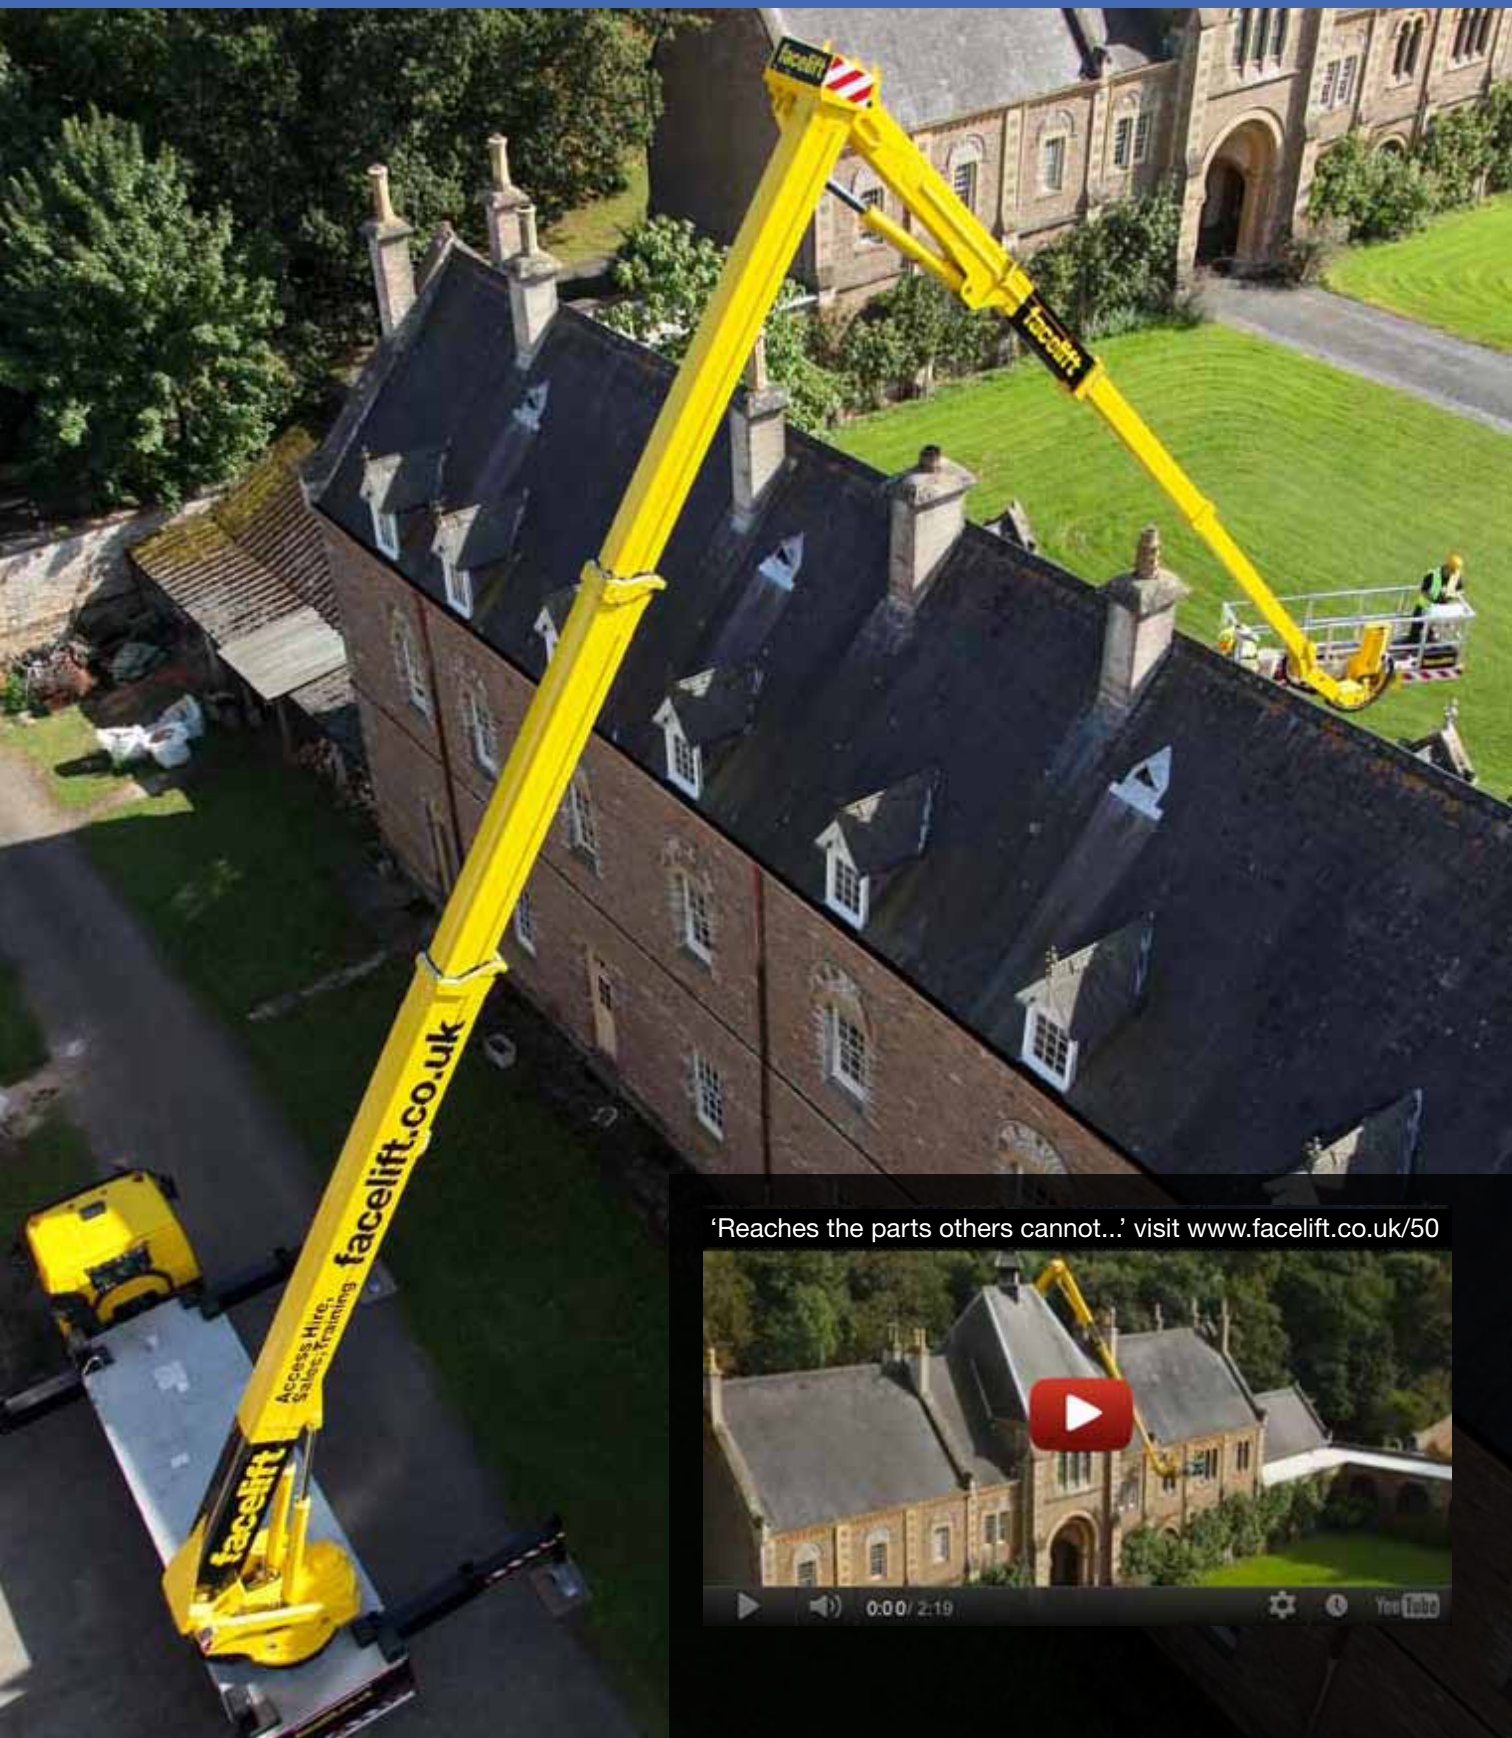

The New Bronto S50XDT-J sets a new standard for working height + out reach + over reach

'Reaches the parts others cannot...' visit www.facelift.co.uk/50

The Bronto S50XDT-J has a unique three section super-jib cage boom and an unrivalled up and over reach of 16m at 33m height. With a maximum working outreach of 35m and an incredible 10m of down reach, this access platform can reach over rooftops, vestibules, canopies, harbour walls and bridges.

‘Reaches the parts others cannot...’

www.facelift.co.uk/50

New Bronto S50XDT-J

'Reaches the parts others cannot...' visit www.facelift.co.uk/50

Specifications

Transport height	4m
Working height	50.0m
Working outreach	35.0m
Safe working load	600Kg
Weight	26000Kg
Basket rotation	90 deg
Working width	2.8m/5.4m/8m
Length	11.9m
Stowed width	2.8m
Height stowed	3.8m
Platform size	2.8m x 11.9m

Features

- 6x4 rear steer chassis
- 10m down reach
- Variable jacking width
- Extendable and Rotating Cage
- Three-section jib
- 600kg Cage capacity

Facelift Access Hire
West Side London Road,
Hickstead,
West Sussex RH17 5LZ