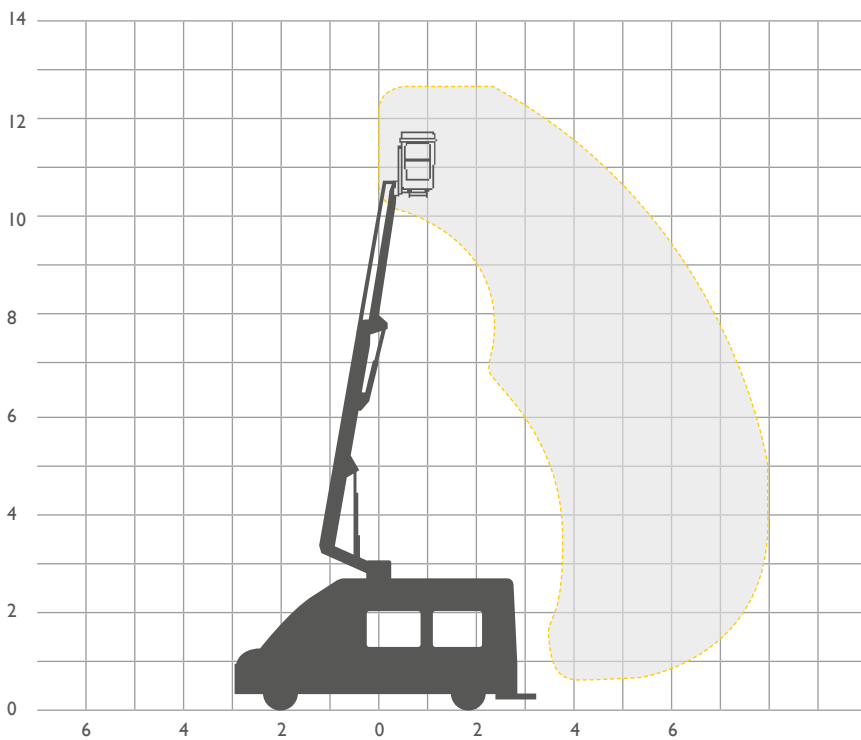

ASCENDANT 12.5VM

VM12 12.50m

REACH HEIGHT	12.50m
PLATFORM HEIGHT	10.50m
OUTREACH	7.70m
LIFTING CAPACITY	230kg
CAGE DIMENSIONS	0.80x1.30x1.10m
STABILISER SPREAD	2.60m
KERB WEIGHT	3,050kg
GVW	3,500kg
WHEELBASE	3.75m
TRAVEL LENGTH	7.10m
TRAVEL WIDTH	2.00m
TRAVEL HEIGHT	3.45m