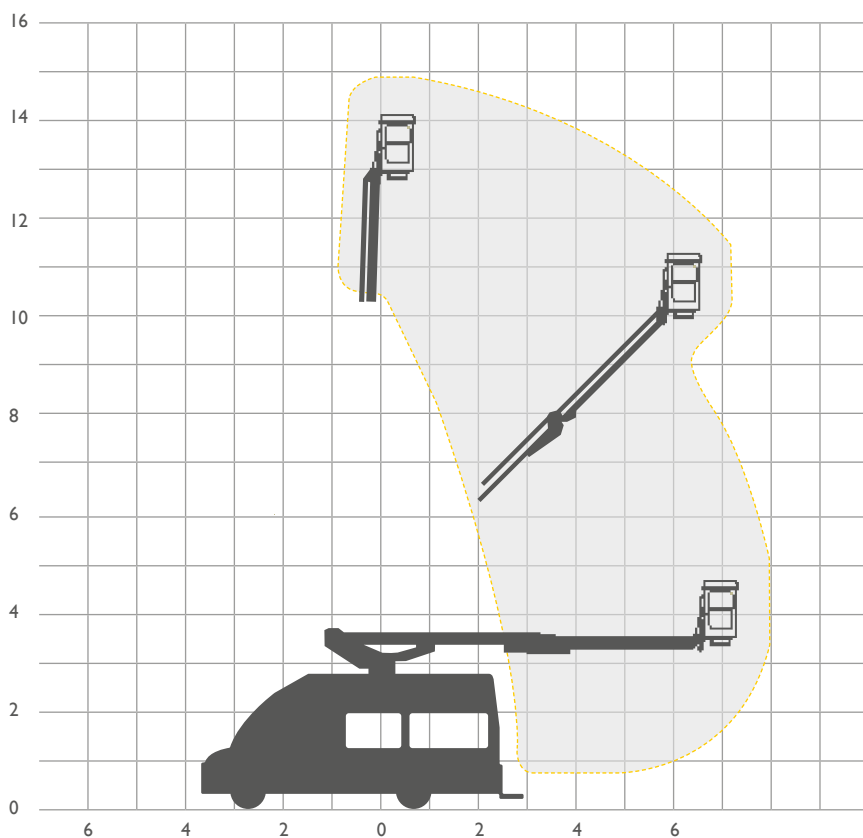

Facelift is the UK's leading independent supplier of powered access equipment, providing equipment hire, sales and training to ensure the safe access to and safe working at height.

VAN MOUNTED HYDRAULIC BOOM

ASCENDANT 15VM

VM15 14.90m

REACH HEIGHT	14.90m
PLATFORM HEIGHT	12.90m
OUTREACH	7.70m
LIFTING CAPACITY	230kg
FLYBOOM LENGTH	2.90m
CAGE DIMENSIONS	0.80x1.30x1.10m
STABILISER SPREAD	3.20m
KERB WEIGHT	4,050kg
GVW	5,200kg
WHEELBASE	3.30m
TRAVEL LENGTH	7.40m
TRAVEL WIDTH	2.40m
TRAVEL HEIGHT	3.60m