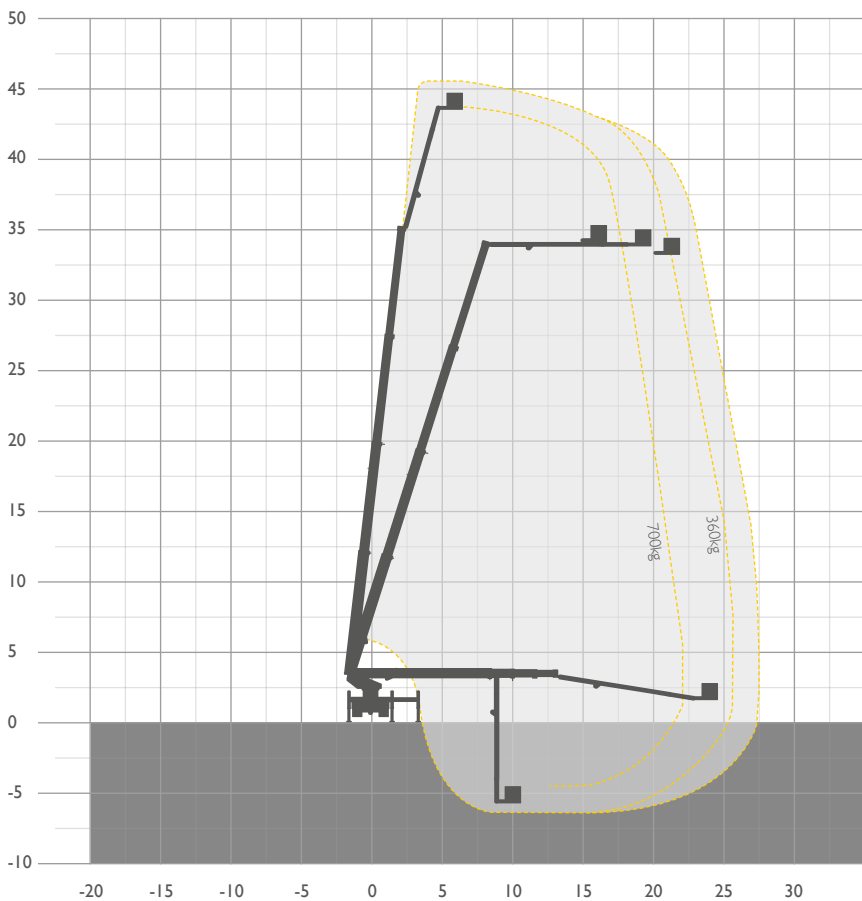

TRUCK MOUNTS

BRONTO 46XDT

TM46 45.50m

REACH HEIGHT	45.50m
PLATFORM HEIGHT	43.50m
CLOSED LENGTH	10.50m
CLOSED HEIGHT	3.70m
CLOSED WIDTH	2.50m
HORIZONTAL REACH	24.50m
WIDTH MAX WORKING	6.20m
WIDTH MIN WORKING	2.80m variable
SAFE WORKING LOAD	600kg
WEIGHT	18,000kg
CAGE DIMENSIONS	2.50x 1.05m
CAGE ROTATION	+/- 280°
IPAF CATEGORY	1b operated
FEATURED MODEL	Bronto Skylift 46XDT

The information provided is for guidance only. It may change at any time in accordance with manufacturer's specification. Variable jacking will affect working envelope. Outreach is variable depending on load, angle of rotation and outrigger configuration.

Call 0800 521 595
facelift.co.uk