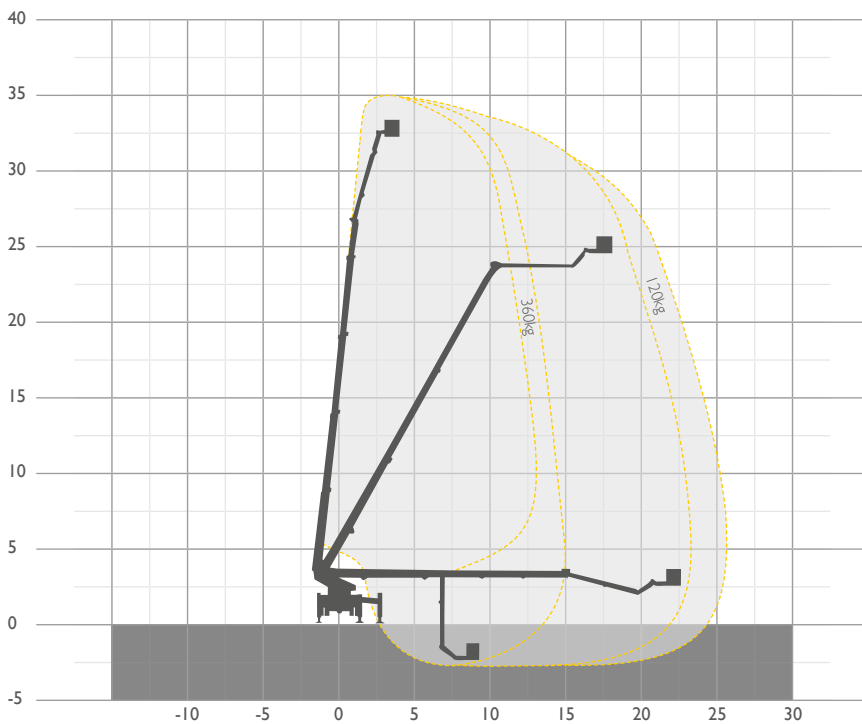

## BRONTO S34MDT

### TM34 34.00m

REACH HEIGHT	34.00m
PLATFORM HEIGHT	32.00m
CLOSED LENGTH	9.50m
CLOSED HEIGHT	3.80m
CLOSED WIDTH	2.50m
HORIZONTAL REACH	24.00m
WIDTH MAX WORKING	5.50m
WIDTH MIN WORKING	2.65m variable
SAFE WORKING LOAD	280kg
WEIGHT	16,900kg
CAGE DIMENSIONS	2.00x0.90x1.10m
CAGE ROTATION	+/- 280°
IPAF CATEGORY	1b operated
FEATURED MODEL	Bronto Skylift S34MDT