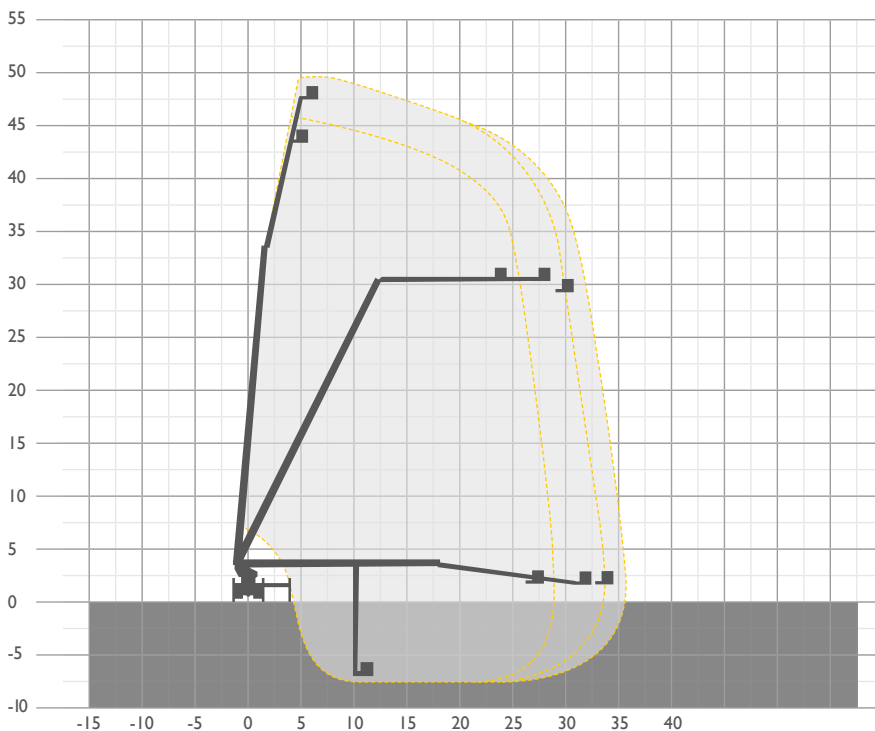

TRUCK MOUNTS

BRONTO S50XDTJ 49.50

TM50 49.50m

REACH HEIGHT	49.50m
PLATFORM HEIGHT	47.50m
CLOSED LENGTH	12.00m
CLOSED HEIGHT	3.80m
CLOSED WIDTH	2.50m
HORIZONTAL REACH	35.00m
WIDTH MAX WORKING	8.00m
WIDTH MIN WORKING	2.50m Variable
SAFE WORKING LOAD	600kg
WEIGHT	26,000kg
CAGE DIMENSIONS	3.70x2.50x1.05m
CAGE ROTATION	+/- 90°
IPAF CATEGORY	Ib operated only
SLEW	+/- 280°
FEATURED MODEL	Bronto S50XDT

The information provided is for guidance only. It may change at any time in accordance with manufacturer's specification. Variable Jacking will affect working envelope. Outreach is variable depending on load, angle of rotation and outrigger configuration.

Call 0800 521 595
facelift.co.uk