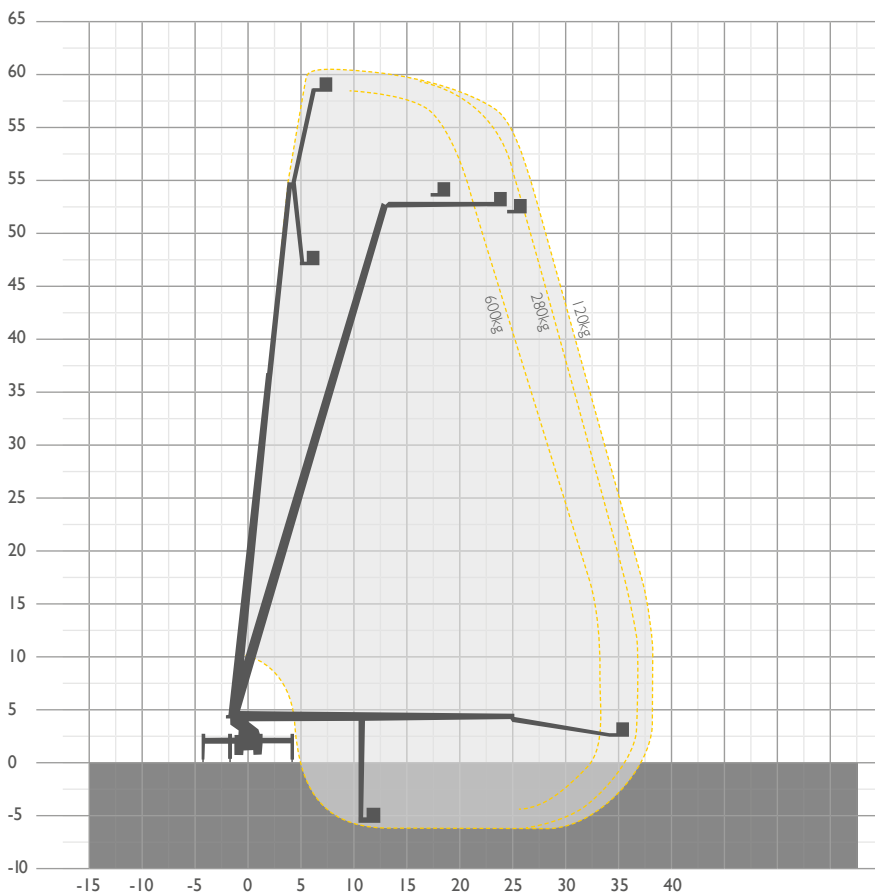

TRUCK MOUNTS

BRONTO S61XDT 61.00

TM61 61.00m

REACH HEIGHT	61.00m
PLATFORM HEIGHT	59.00m
CLOSED LENGTH	12.00m
CLOSED HEIGHT	4.0m
CLOSED WIDTH	2.50m
HORIZONTAL REACH	35.30m
WIDTH MAX WORKING	8.00m
WIDTH MIN WORKING	2.50m Variable
SAFE WORKING LOAD	600kg
WEIGHT	32,000kg
CAGE DIMENSIONS	3.81x1.04x1.10m
CAGE ROTATION	+/- 90°
IPAF CATEGORY	Ib operated only
SLEW	+/- 280°
FEATURED MODEL	Bronto S61XDT

The information provided is for guidance only. It may change at any time in accordance with manufacturer's specification. Variable Jacking will affect working envelope. Outreach is variable depending on load, angle of rotation and outrigger configuration.

Call 0800 521 595
facelift.co.uk