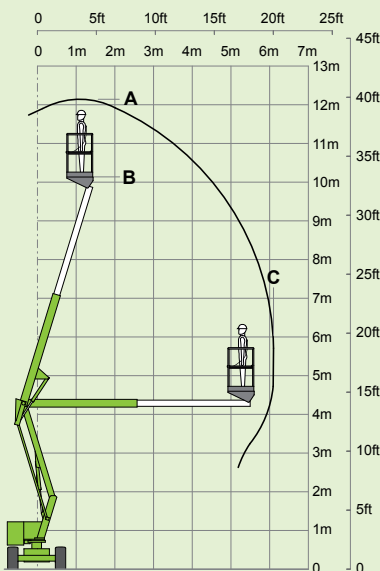

niftylift

HR12N

(A) 12.2m
40ft

(B) 10.2m
33ft 6in

(C) 6.1m
20ft

200kg
440lbs

1.1m x 0.65m
3ft 7in x 2ft 2in

(D) 1.9m
6ft 3in

(F) 1.5m
4ft 11in

(J) 4.1m
13ft 5in

3.4km/h
2.1mph

4.2m
13ft 9in

25%
14°

3500kg
7720lbs

Head Office
Westside, London Road,
Hickstead, West Sussex,
RH17 5LZ

T 01444 88 11 88
F 01444 88 11 99
E hiredesk@facelift.co.uk
W facelift.co.uk