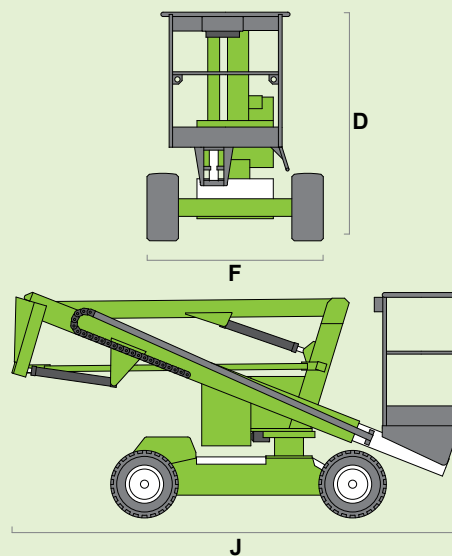

niftylift

HR12N

(A) 12.2m
40ft

(B) 10.2m
33ft 6in

(C) 6.1m
20ft

200kg
440lbs

1.1m x 0.65m
3ft 7in x 2ft 2in

(D) 1.9m
6ft 3in

(F) 1.5m
4ft 11in

(J) 4.1m
13ft 5in

3.4km/h
2.1mph

4.2m
13ft 9in

25%
14°

3500kg
7720lbs

Head Office
Westside, London Road,
Hickstead, West Sussex,
RH17 5LZ

T 01444 88 11 88
F 01444 88 11 99
E hiredesk@facelift.co.uk
W facelift.co.uk

facelift
access and safety made easy