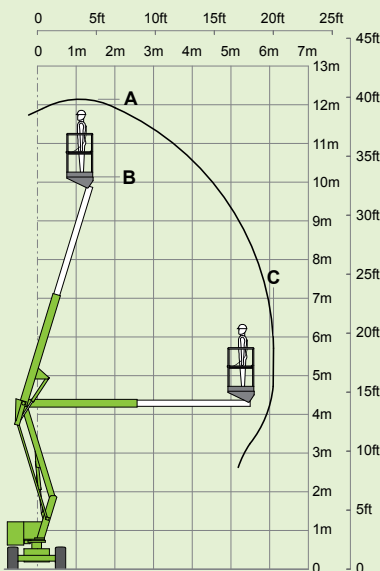

niftylift

HR12 4x4

(A) 12.2m
40ft

(B) 10.2m
33ft 6in

(C) 6.1m
20ft

200kg
440lbs

1.1m x 0.65m
3ft 7in x 2ft 2in

(D) 1.95m
6ft 5in

(F) 1.6m
5ft 3in

(J) 4.1m
13ft 5in

3.7km/h
2.2mph

3.4m
11ft 2in

30%
17°

3330kg
7350lbs

Head Office
Westside, London Road,
Hickstead, West Sussex,
RH17 5LZ

T 01444 88 11 88
F 01444 88 11 99
E hiredesk@facelift.co.uk
W facelift.co.uk