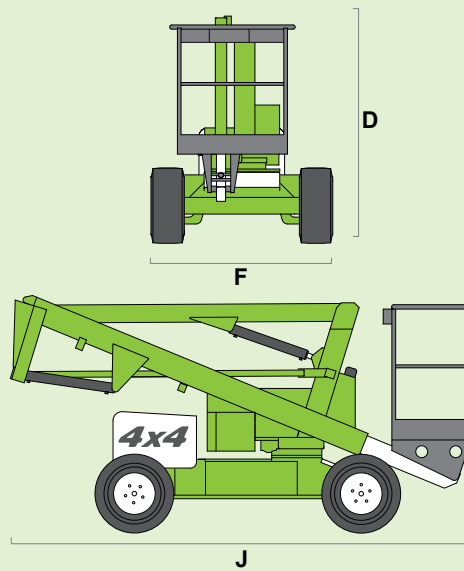

niftylift

HR12 4x4

(A) 12.2m
40ft

(B) 10.2m
33ft 6in

(C) 6.1m
20ft

200kg
440lbs

1.1m x 0.65m
3ft 7in x 2ft 2in

(D) 1.95m
6ft 5in

(F) 1.6m
5ft 3in

(J) 4.1m
13ft 5in

3.7km/h
2.2mph

3.4m
11ft 2in

30%
17°

3330kg
7350lbs

Head Office
Westside, London Road,
Hickstead, West Sussex,
RH17 5LZ

T 01444 88 11 88
F 01444 88 11 99
E hiredesk@facelift.co.uk
W facelift.co.uk