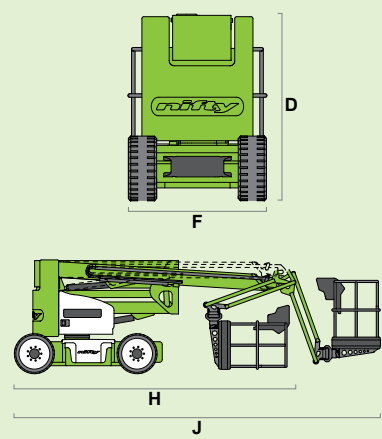

SiOPS® toughcage

Head Office
Westside, London Road,
Hickstead, West Sussex,
RH17 5LZ

T 01444 88 11 88
F 01444 88 11 99
E hiredesk@facelift.co.uk
W facelift.co.uk

facelift
access and safety made easy