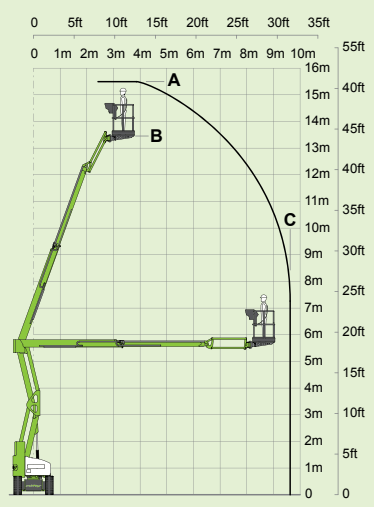

SiOPS® toughcage

Head Office
Westside, London Road,
Hickstead, West Sussex,
RH17 5LZ

T 01444 88 11 88
F 01444 88 11 99
E hiredesk@facelift.co.uk
W facelift.co.uk

facelift
access and safety made easy