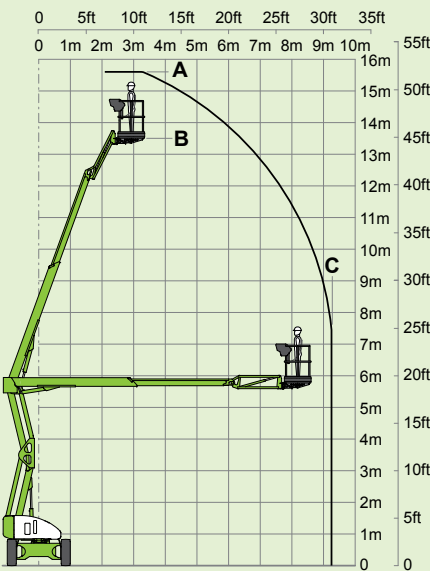

niftylift

HR15 4x4

SIOPS® toughcage

- (A) 15.7m / 51ft 6in
- (B) 13.7m / 45ft
- (C) 9.4m / 31ft
- 225kg / 500lbs
- 1.8m x 0.85m / 5ft 11in x 2ft 9in
- 150°
- 180°
- (D) 2.1m / 6ft 11in
- (F) 2m / 6ft 7in
- (H) 4.8m / 15ft 9in
- (J) 6.35m / 20ft 10in
- 6km/h / 3.7mph
- 3.7m / 12ft 2in
- 45% / 24°

Head Office
 Westside, London Road,
 Hickstead, West Sussex,
 RH17 5LZ
 T 01444 88 11 88
 F 01444 88 11 99
 E hiredesk@facelift.co.uk
 W facelift.co.uk

facelift
 access and safety made easy

4500kg / 4800kg
 9920lbs / 10580lbs