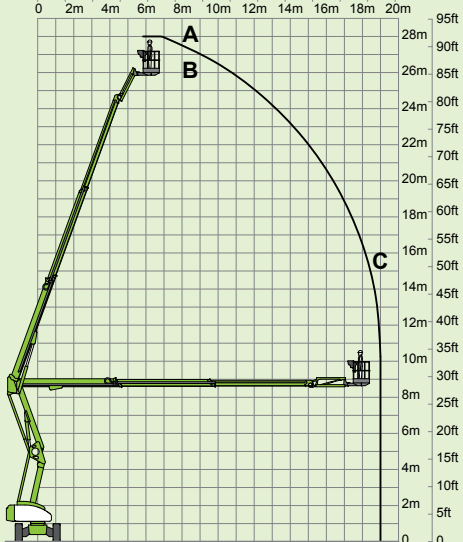

## HYBRID 4x4

(A) 28m  
92ft

(B) 26m  
85ft 6in

(C) 19m  
62ft

280kg  
620lbs

2.4m x 0.9m  
7ft 10in x 2ft 11in

150°

180°

(D) 2.7m  
8ft 10in

(F) 2.49m  
8ft 2in

(H) 7.3m  
23ft 11in

(J) 9.28m  
30ft 5in

4.7km/h  
3mph

5.9m  
19ft 4in

40%  
22°

14650kg  
32300lbs

HYBRID

0 5ft 10ft 15ft 20ft 25ft 30ft 35ft 40ft 45ft 50ft 55ft 60ft 65ft

0 2m 4m 6m 8m 10m 12m 14m 16m 18m 20m

SIOPS®

Head Office  
Westside, London Road,  
Hickstead, West Sussex,  
RH17 5LZ

T 01444 88 11 88  
F 01444 88 11 99  
E hiredesk@facelift.co.uk  
W facelift.co.uk