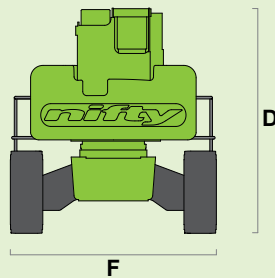

## HYBRID 4x4

(A) 28m  
92ft

(B) 26m  
85ft 6in

(C) 19m  
62ft

280kg  
620lbs

2.4m x 0.9m  
7ft 10in x 2ft 11in

150°

180°

(D) 2.7m  
8ft 10in

(F) 2.49m  
8ft 2in

(H) 7.3m  
23ft 11in

(J) 9.28m  
30ft 5in

4.7km/h  
3mph

5.9m  
19ft 4in

40%  
22°

14650kg  
32300lbs

HYBRID

0 5ft 10ft 15ft 20ft 25ft 30ft 35ft 40ft 45ft 50ft 55ft 60ft 65ft

0 2m 4m 6m 8m 10m 12m 14m 16m 18m 20m

SIOPS®

Head Office  
Westside, London Road,  
Hickstead, West Sussex,  
RH17 5LZ

T 01444 88 11 88  
F 01444 88 11 99  
E hiredesk@facelift.co.uk  
W facelift.co.uk