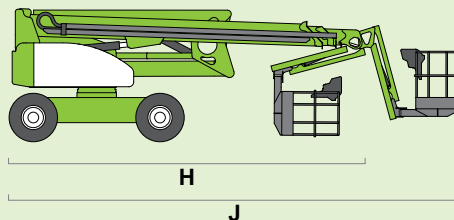

## HYBRID 4x4

(A) 28m  
92ft

(B) 26m  
85ft 6in

(C) 19m  
62ft

280kg  
620lbs

2.4m x 0.9m  
7ft 10in x 2ft 11in

150°

180°

(D) 2.7m  
8ft 10in

(F) 2.49m  
8ft 2in

(H) 7.3m  
23ft 11in

(J) 9.28m  
30ft 5in

4.7km/h  
3mph

5.9m  
19ft 4in

40%  
22°

14650kg  
32300lbs

HYBRID

0 5ft 10ft 15ft 20ft 25ft 30ft 35ft 40ft 45ft 50ft 55ft 60ft 65ft

0 2m 4m 6m 8m 10m 12m 14m 16m 18m 20m

SIOPS®

Head Office  
Westside, London Road,  
Hickstead, West Sussex,  
RH17 5LZ

T 01444 88 11 88  
F 01444 88 11 99  
E hiredesk@facelift.co.uk  
W facelift.co.uk