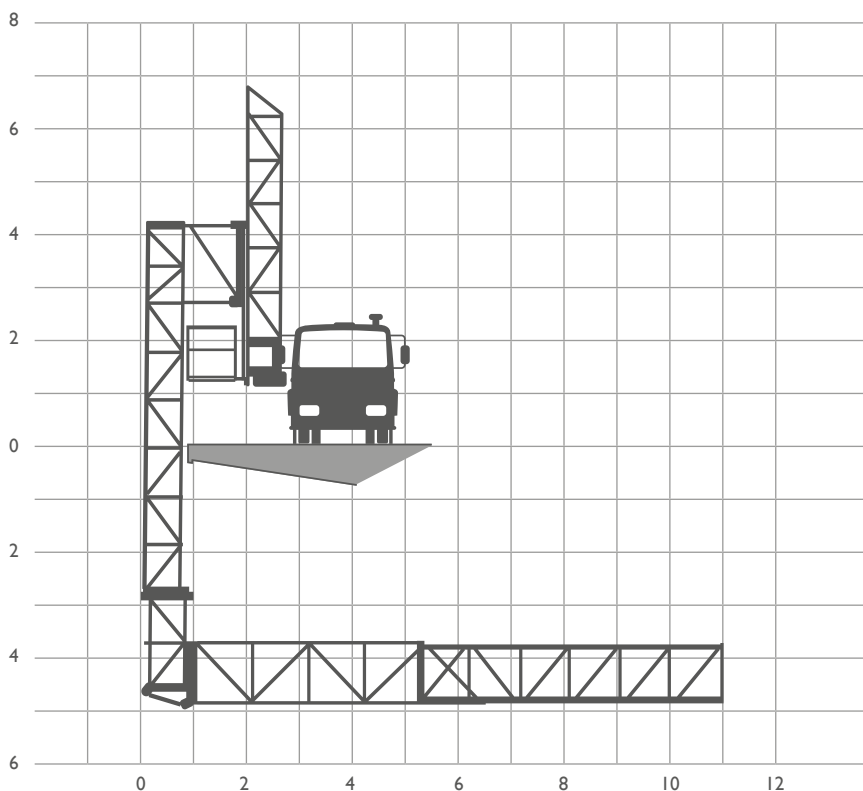

Facelift is the UK's leading independent supplier of powered access equipment, providing equipment hire, sales and training to ensure the safe access to and safe working at height.

UNDER BRIDGE UNIT

MOOG MBI 120

UB120 12.20m

HORIZONTAL RANGE	12.20m
PLATFORM WIDTH	2.00m
BRIDGE SPACE REQUIRED	2.50m
MAX PLATFORM LOAD	500kg
MAX PLATFORM LOAD EXT	250kg
MAX LOWERING DEPTH	6.50m
PLATFORM ROTATION	180°
DRY WEIGHT	15,000kg
TOTAL LENGTH	9.50m
TOTAL WIDTH	2.50m
TOTAL HEIGHT	4.00m