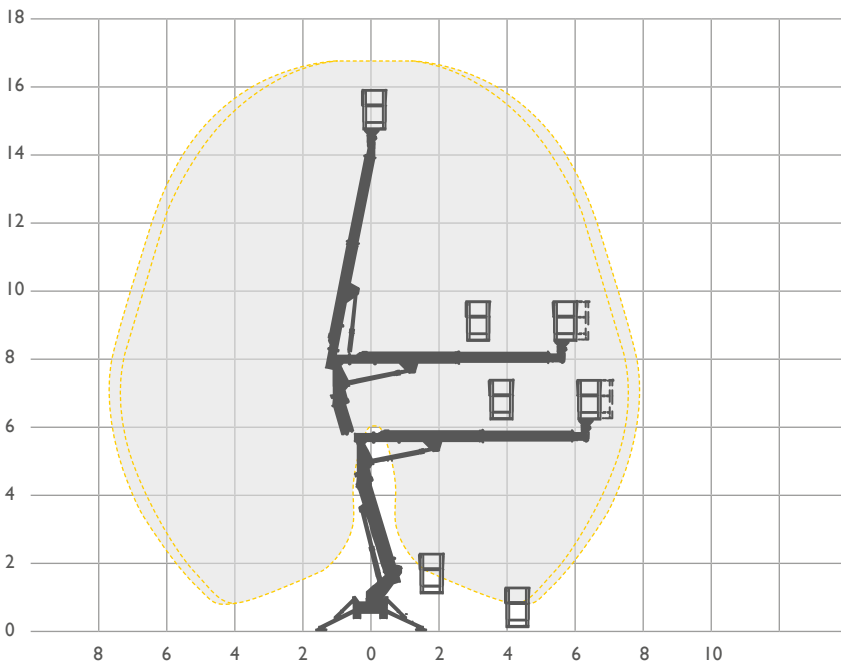

TRACK MOUNTS

MULTITEL SMX 170

TR17 16.85m

REACH HEIGHT	16.85m
PLATFORM HEIGHT	14.85m
CLOSED LENGTH	4.47m
CLOSED HEIGHT	1.99m
CLOSED WIDTH	0.98m
HORIZONTAL REACH	7.85m
WIDTH MAX WORKING	3.04m
SAFE WORKING LOAD	200kg
WEIGHT	2100kg
CAGE DIMENSIONS	1.40x0.70x1.10m
CAGE ROTATION	+/- 60°
IPAF CATEGORY	1b operated only
GRADABILITY	20°/36%
FEATURED MODEL	Multitel SMX 170

The information provided is for guidance only. It may change at any time in accordance with manufacturer's specification. Variable Jacking will affect working envelope. Outreach is variable depending on load, angle of rotation and outrigger configuration.

Call 0800 521 595
facelift.co.uk