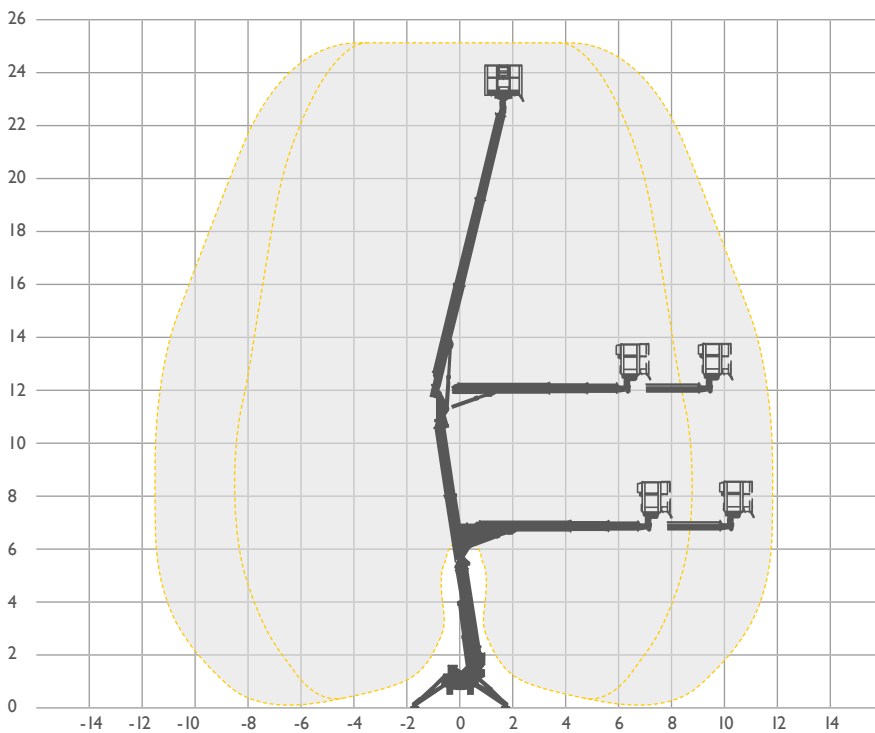

TRACK MOUNTS

MULTITEL SMX 250

TR25 25.20m

REACH HEIGHT	25.20m
PLATFORM HEIGHT	23.20m
CLOSED LENGTH	5.12m
CLOSED HEIGHT	1.98m
CLOSED WIDTH	0.98m
HORIZONTAL REACH	11.65m
WIDTH MAX WORKING	3.10m
WIDTH MIN WORKING	2.80m Variable
SAFE WORKING LOAD	200kg
WEIGHT	2660kg
CAGE DIMENSIONS	1.40x0.70x1.10m
CAGE ROTATION	+/- 90°
IPAF CATEGORY	1b operated only
GRADABILITY	14°/25%
FEATURED MODEL	Multitel SMX 250

The information provided is for guidance only. It may change at any time in accordance with manufacturer's specification. Variable Jacking will affect working envelope. Outreach is variable depending on load, angle of rotation and outrigger configuration.

Call 0800 521 595
facelift.co.uk