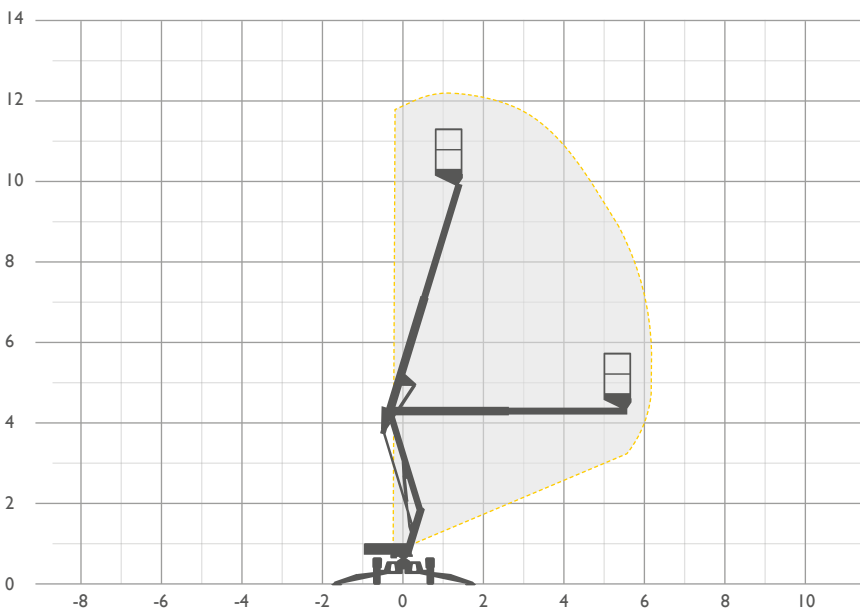

TRAILER MOUNT

NIFTYLIFT 120T

TRAIL12 12.20m

REACH HEIGHT	12.20m
PLATFORM HEIGHT	10.20m
CLOSED LENGTH	4.50m
CLOSED HEIGHT	1.90m
CLOSED WIDTH	1.10m
HORIZONTAL REACH	6.10m
LIFTING CAPACITY	200kg
WEIGHT	1,890kg
CAGE DIMENSIONS	0.65x1.10m
IPAF CATEGORY	1b
POWER	BI FUEL
FEATURED MODEL	NIFTYLIFT 120T

Side profile