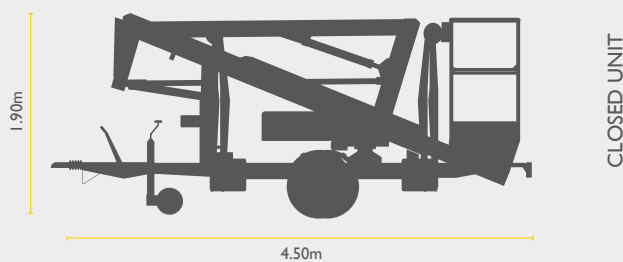

Call 0800 521 595
facelift.co.uk