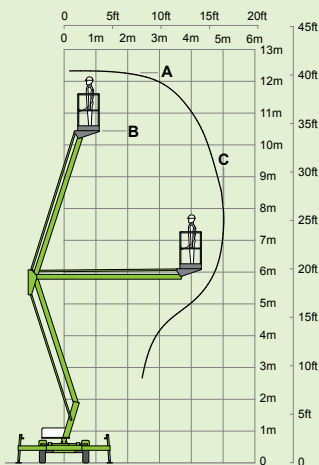

niftylift

120

(A) 12.33m
40ft 6in

(B) 10.33m
34ft

(C) 5m
16ft 6in

200kg
440lbs

1.1m x 0.65m
3ft 7in x 2ft 2in

(D) 1.9m
6ft 3in

(E) 1.1m
3ft 7in

(F) 1.5m
4ft 11in

(G) 2.7m
8ft 10in

(J) 5.75m
18ft 10in

1195kg
2630lbs

Head Office
Westside, London Road,
Hickstead, West Sussex,
RH17 5LZ

T 01444 88 11 88
F 01444 88 11 99
E hiredesk@facelift.co.uk
W facelift.co.uk