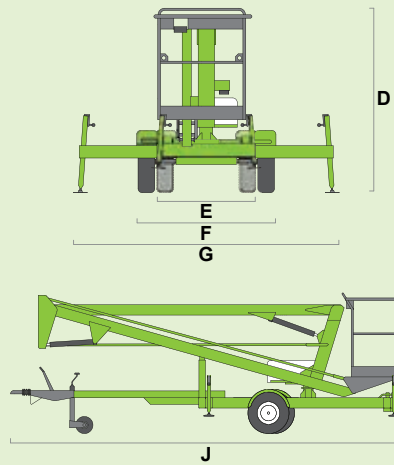

niftylift

120

(A) 12.33m
40ft 6in

(B) 10.33m
34ft

(C) 5m
16ft 6in

200kg
440lbs

1.1m x 0.65m
3ft 7in x 2ft 2in

(D) 1.9m
6ft 3in

(E) 1.1m
3ft 7in

(F) 1.5m
4ft 11in

(G) 2.7m
8ft 10in

(J) 5.75m
18ft 10in

1195kg
2630lbs

Head Office
Westside, London Road,
Hickstead, West Sussex,
RH17 5LZ

T 01444 88 11 88
F 01444 88 11 99
E hiredesk@facelift.co.uk
W facelift.co.uk

facelift
access and safety made easy