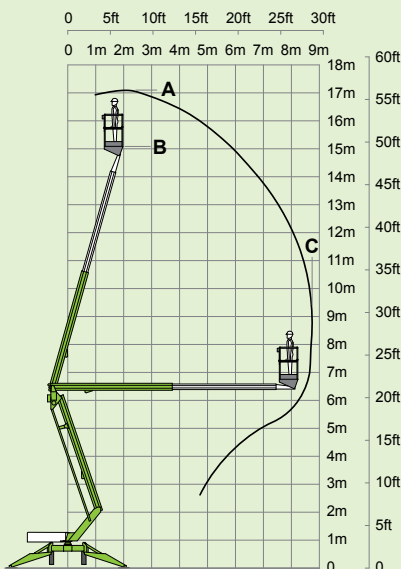

(A) 17.1m  
56ft

(B) 15.1m  
49ft 6in

(C) 8.7m  
28ft 6in

200kg  
440lbs

1.1m x 0.65m  
3ft 7in x 2ft 2in

(D) 2.15m  
7ft

(F) 1.65m  
5ft 5in

(G) 4.4m  
14ft 5in

(J) 6.2m  
20ft 4in

1900kg  
4200lbs

Head Office  
Westside, London Road,  
Hickstead, West Sussex,  
RH17 5LZ

T 01444 88 11 88  
F 01444 88 11 99  
E hiredesk@facelift.co.uk  
W facelift.co.uk

**facelift**  
access and safety made easy