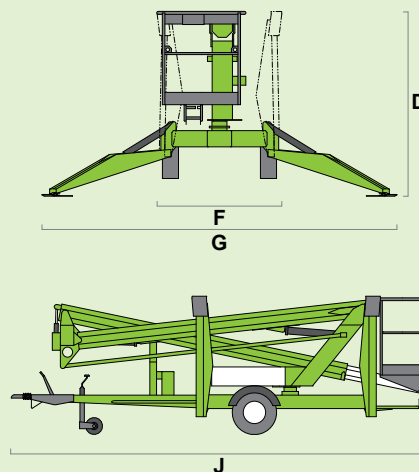

(A) 17.1m  
56ft

(B) 15.1m  
49ft 6in

(C) 8.7m  
28ft 6in

200kg  
440lbs

1.1m x 0.65m  
3ft 7in x 2ft 2in

(D) 2.15m  
7ft

(F) 1.65m  
5ft 5in

(G) 4.4m  
14ft 5in

(J) 6.2m  
20ft 4in

1900kg  
4200lbs

Head Office  
Westside, London Road,  
Hickstead, West Sussex,  
RH17 5LZ

T 01444 88 11 88  
F 01444 88 11 99  
E hiredesk@facelift.co.uk  
W facelift.co.uk

**facelift**  
access and safety made easy