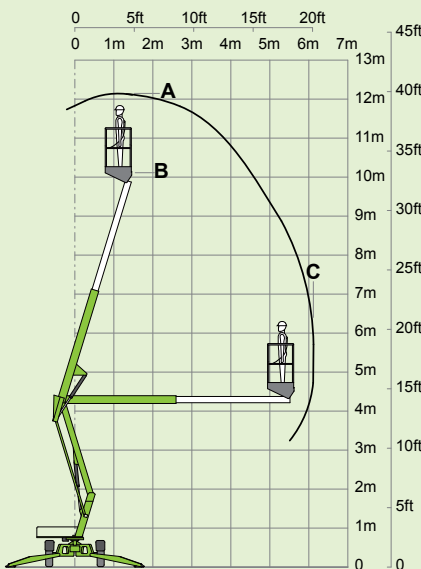

niftylift

120T

(A) 12.2m
40ft

(B) 10.2m
33ft 6in

(C) 6.1m
20ft

200kg
440lbs

1.1m x 0.65m
3ft 7in x 2ft 2in

(D) 1.9m
6ft 3in

(E) 1.1m
3ft 7in

(F) 1.5m
4ft 11in

(G) 3.55m
11ft 8in

(J) 4.5m
14ft 9in

1400kg
3100lbs

Head Office
Westside, London Road,
Hickstead, West Sussex,
RH17 5LZ

T 01444 88 11 88
F 01444 88 11 99
E hiredesk@facelift.co.uk
W facelift.co.uk