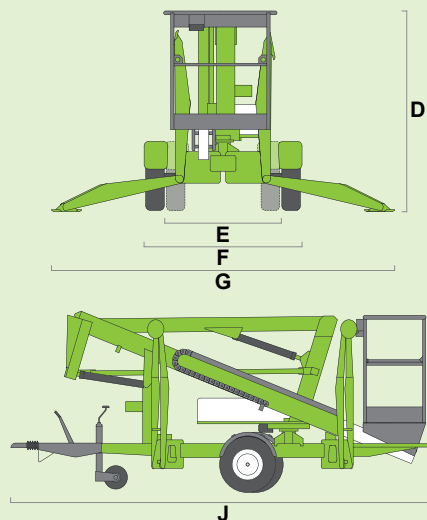

niftylift

120T

(A) 12.2m
40ft

(B) 10.2m
33ft 6in

(C) 6.1m
20ft

200kg
440lbs

1.1m x 0.65m
3ft 7in x 2ft 2in

(D) 1.9m
6ft 3in

(E) 1.1m
3ft 7in

(F) 1.5m
4ft 11in

(G) 3.55m
11ft 8in

(J) 4.5m
14ft 9in

1400kg
3100lbs

Head Office
Westside, London Road,
Hickstead, West Sussex,
RH17 5LZ

T 01444 88 11 88
F 01444 88 11 99
E hiredesk@facelift.co.uk
W facelift.co.uk

facelift
access and safety made easy