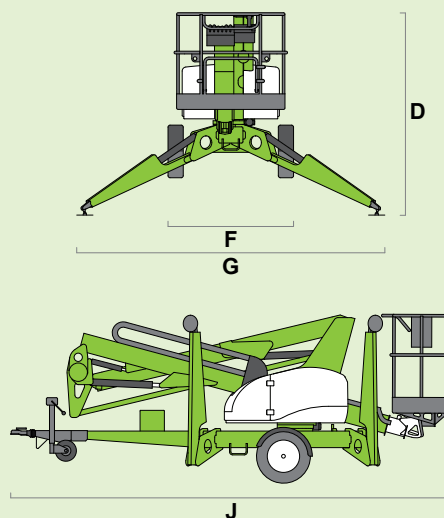

niftylift

150T

(A) 14.7m
48ft 6in

(B) 12.7m
42ft

(C) 7.55m
25ft

225kg
500lbs

1.4m x 0.7m
4ft 7in x 2ft 4in

(D) 2m
6ft 7in

(F) 1.6m
5ft 3in

(G) 3.8m
12ft 6in

(J) 5.55m
18ft 3in

1725kg
3800lbs

Head Office
Westside, London Road,
Hickstead, West Sussex,
RH17 5LZ

T 01444 88 11 88
F 01444 88 11 99
E hiredesk@facelift.co.uk
W facelift.co.uk