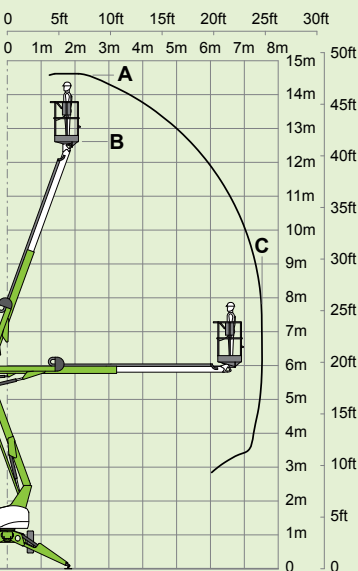

niftylift

150T

(A) 14.7m
48ft 6in

(B) 12.7m
42ft

(C) 7.55m
25ft

225kg
500lbs

1.4m x 0.7m
4ft 7in x 2ft 4in

(D) 2m
6ft 7in

(F) 1.6m
5ft 3in

(G) 3.8m
12ft 6in

(J) 5.55m
18ft 3in

1725kg
3800lbs

Head Office
Westside, London Road,
Hickstead, West Sussex,
RH17 5LZ

T 01444 88 11 88
F 01444 88 11 99
E hiredesk@facelift.co.uk
W facelift.co.uk