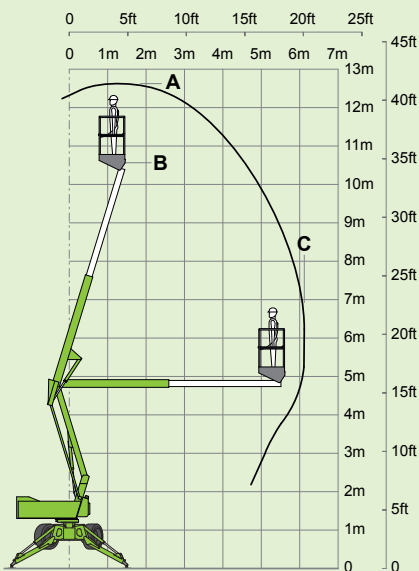

niftylift

SD120T 4x4

(A) 12.65m
42ft

(B) 10.65m
35ft

(C) 6.1m
20ft

200kg
440lbs

1.1m x 0.65m
3ft 7in x 2ft 2in

(D) 1.95m
6ft 5in

(F) 1.56m
5ft 1in

(G) 3.2m
10ft 6in

(J) 3.9m
12ft 10in

10km/h
6.2mph

3.9m
12ft 10in

45%
24°

2260kg
4980lbs

SiOPS® J toughcage