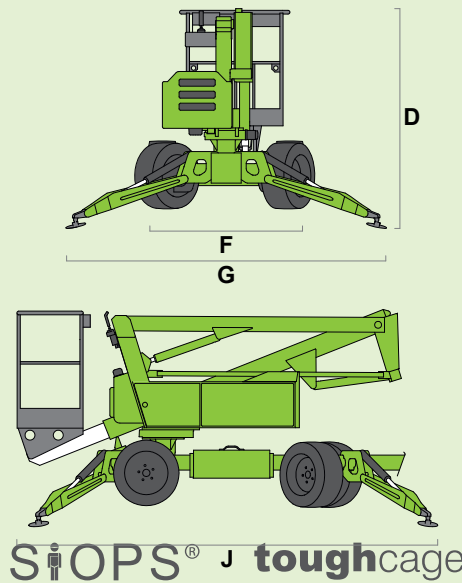

niftylift

SD120T 4x4

(A) 12.65m
42ft

(B) 10.65m
35ft

(C) 6.1m
20ft

200kg
440lbs

1.1m x 0.65m
3ft 7in x 2ft 2in

(D) 1.95m
6ft 5in

(F) 1.56m
5ft 1in

(G) 3.2m
10ft 6in

(J) 3.9m
12ft 10in

10km/h
6.2mph

3.9m
12ft 10in

45%
24°

2260kg
4980lbs

SiOPS® J toughcage