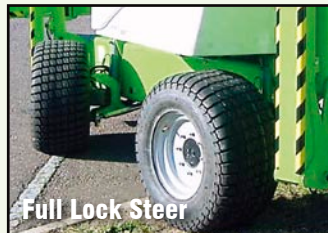

nifty

SD210 SELF DRIVE ACCESS PLATFORM

21.30m (70ft)
Working height

12.60m (41ft 4in)
Working outreach

4 Wheel Drive
Maximising traction
over rough terrain

4 Wheel Steer
Superior manoeuvrability on site

Independent Suspension
For fast comfortable
positioning on site

**Platform Rotation
& Fly-Boom**
Improved access to applications

Turf Tyres
Minimise disruption to
sensitive grass surfaces

niftylift.com

facelift
access and safety made easy

nifty SD210

The Nifty **SD210** is the ultimate combination of our trailer mounted and self propelled product ranges. With full independent suspension and 4 wheel drive, the **SD210** can cope with a wide range of working environments and still offers the same impressive reach as the **Height Rider 21**. Low weight design makes it economical and quick to transport and 4 wheel steer gives the operator enormous flexibility to manoeuvre once on site. Excellent gradeability coupled with a good travel speed allow the **SD210** to be positioned and set up quickly, allowing the operator to spend more of their time working.

SAFETY FEATURES

- Pressure sensitive outriggers
- Audible & visual alarms
- Dual controls (platform & base)
- Manual descent with hand-pump
- Lock valves on all hydraulic cylinders
- CE Mark

The extra manoeuvrability available from the 4 wheel steer option coupled with the special "Turf Tyres" make the **SD210** ideal for working on sensitive surfaces such as grass.