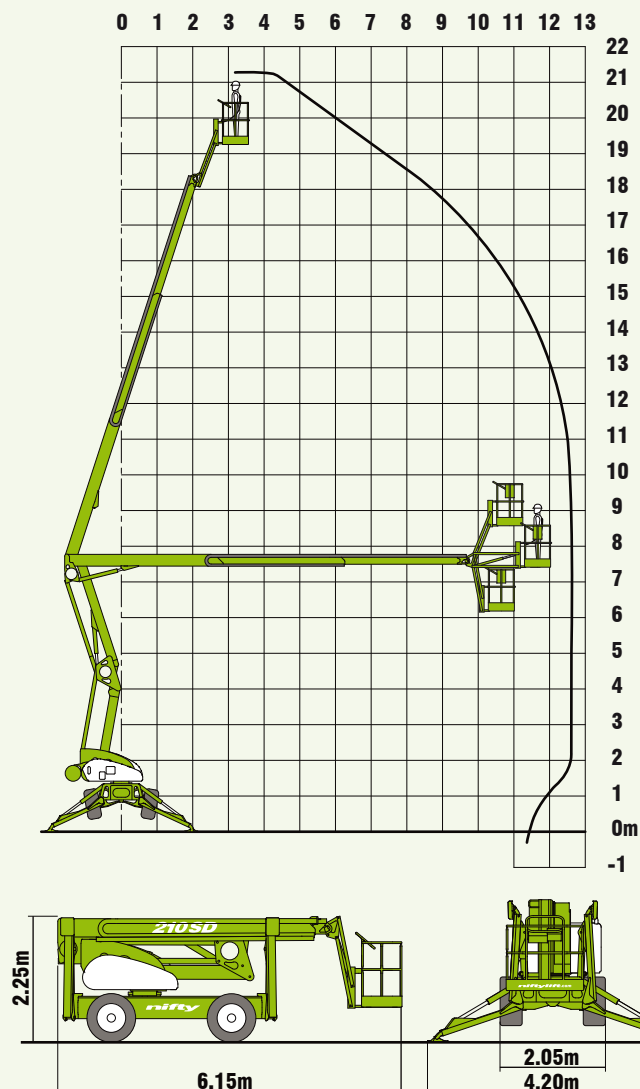

nifty

SD210 SELF DRIVE ACCESS PLATFORM

21.30m (70ft)
Working height

12.60m (41ft 4in)
Working outreach

4 Wheel Drive
Maximising traction
over rough terrain

4 Wheel Steer
Superior manoeuvrability on site

Independent Suspension
For fast comfortable
positioning on site

**Platform Rotation
& Fly-Boom**
Improved access to applications

Turf Tyres
Minimise disruption to
sensitive grass surfaces

niftylift.com

facelift
access and safety made easy

nifty SD210

The Nifty **SD210** is the ultimate combination of our trailer mounted and self propelled product ranges. With full independent suspension and 4 wheel drive, the **SD210** can cope with a wide range of working environments and still offers the same impressive reach as the **Height Rider 21**. Low weight design makes it economical and quick to transport and 4 wheel steer gives the operator enormous flexibility to manoeuvre once on site. Excellent gradeability coupled with a good travel speed allow the **SD210** to be positioned and set up quickly, allowing the operator to spend more of their time working.

SPECIFICATIONS

Working Height	21.30m	70ft
Platform Height	19.30m	63ft 4in
Working Outreach	12.60m	41ft 4in
Slew	360°	
Fly-Boom Arc	150°	
Width - Travelling	2.05m	6ft 9in
- Working	4.20m	13ft 9in
Height	2.25m	7ft 5in
Length	6.15m	20ft 2in
Minimum Weight	3,950kg*	8,700lbs*
Turning Radius - Inside	1.50m	7ft 5in
- Outside	3.50m	11ft 6in
Platform Rotation	100°	
Platform Capacity	225kg	500lbs
Platform Size	1.50m x 0.70m	4ft 11in x 2ft 4in
Drive Speed	7.5 kph	4.7 mph
Gradeability	45%	
Control System	Fully proportional hydraulic	
Power System	Kubota 1505 32Hp	