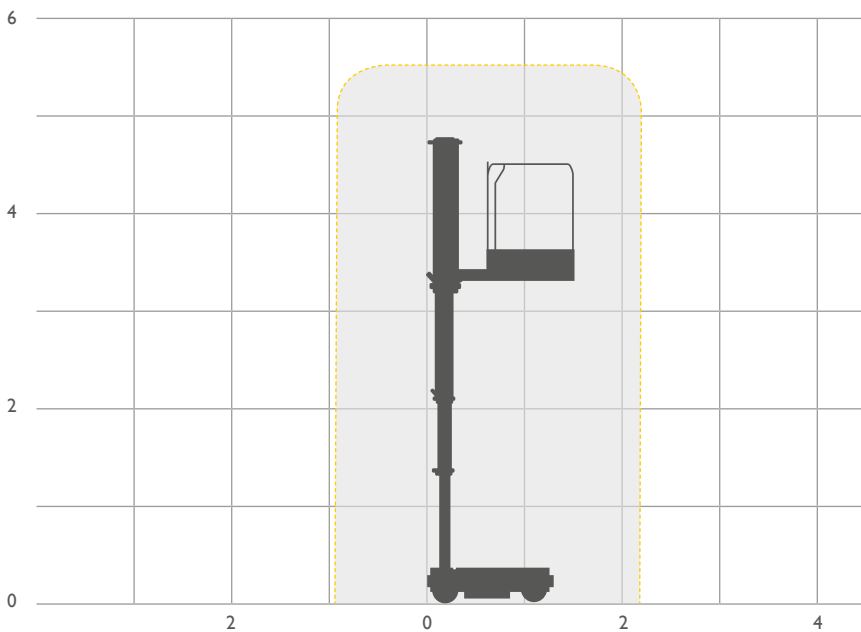

SKYJACK SJ12 37.00

BM12E 5.48m

REACH HEIGHT	5.48m
PLATFORM HEIGHT	3.48m
CLOSED LENGTH	1.37m
CLOSED HEIGHT	1.79m
CLOSED WIDTH	0.76m
TURNING RADIUS	1.40m
LIFTING CAPACITY	227kg
CAGE DIMENSIONS	0.93x0.69m
WEIGHT	782kg
POWER	ELECTRIC
IPAF CATEGORY	3a