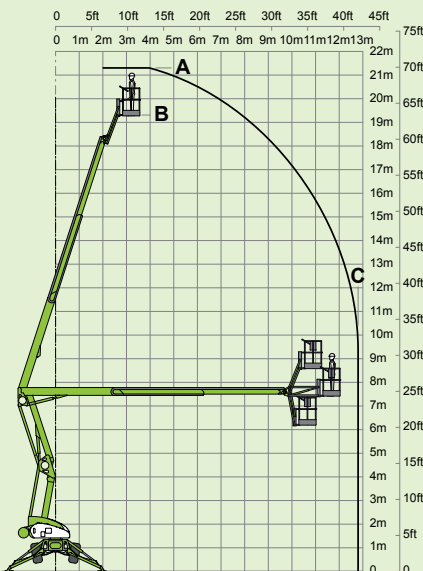

SiOPS® toughcage

Head Office
Westside, London Road,
Hickstead, West Sussex,
RH17 5LZ

T 01444 88 11 88
F 01444 88 11 99
E hiredesk@facelift.co.uk
W facelift.co.uk

facelift
access and safety made easy