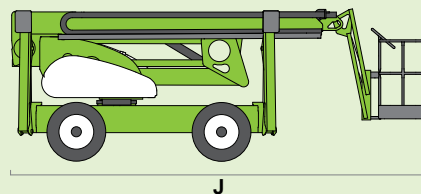

SiOPS® toughcage

Head Office
Westside, London Road,
Hickstead, West Sussex,
RH17 5LZ

T 01444 88 11 88
F 01444 88 11 99
E hiredesk@facelift.co.uk
W facelift.co.uk

facelift
access and safety made easy