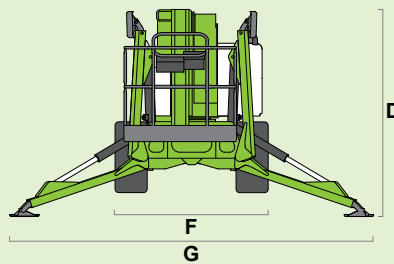

SiOPS® toughcage

Head Office
Westside, London Road,
Hickstead, West Sussex,
RH17 5LZ

T 01444 88 11 88
F 01444 88 11 99
E hiredesk@facelift.co.uk
W facelift.co.uk

facelift
access and safety made easy