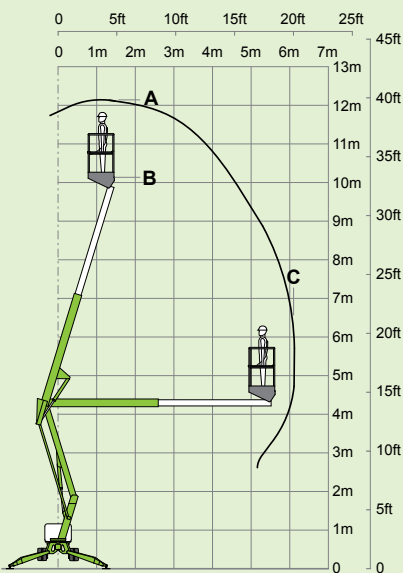

niftylift

TD120T

(A) 12.2m
40ft

(B) 10.2m
33ft 6in

(C) 6.1m
20ft

200kg
440lbs

1.1m x 0.65m
3ft 7in x 2ft 2in

(D) 1.9m
6ft 3in

(F) 1.1m
3ft 7in

(G) 3.55m
11ft 8in

(J) 3.95m
13ft

1.6km/h
1mph

60%
31°

1850kg
4080lbs

Head Office
Westside, London Road,
Hickstead, West Sussex,
RH17 5LZ

T 01444 88 11 88
F 01444 88 11 99
E hiredesk@facelift.co.uk
W facelift.co.uk