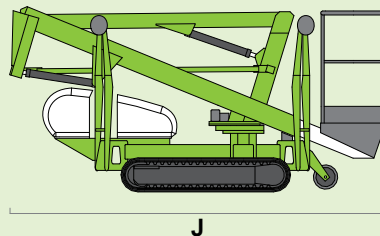

(F) 1.1m
3ft 7in

(G) 3.55m
11ft 8in

(J) 3.95m
13ft

1.6km/h
1mph

60%
31°

1850kg
4080lbs

Head Office
Westside, London Road,
Hickstead, West Sussex,
RH17 5LZ

T 01444 88 11 88
F 01444 88 11 99
E hiredesk@facelift.co.uk
W facelift.co.uk