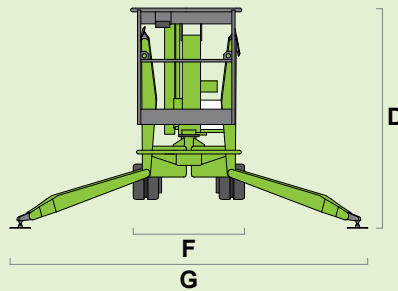

niftylift

TD120T

(A) 12.2m
40ft

(B) 10.2m
33ft 6in

(C) 6.1m
20ft

200kg
440lbs

1.1m x 0.65m
3ft 7in x 2ft 2in

(D) 1.9m
6ft 3in

(F) 1.1m
3ft 7in

(G) 3.55m
11ft 8in

(J) 3.95m
13ft

1.6km/h
1mph

60%
31°

1850kg
4080lbs

Head Office
Westside, London Road,
Hickstead, West Sussex,
RH17 5LZ

T 01444 88 11 88
F 01444 88 11 99
E hiredesk@facelift.co.uk
W facelift.co.uk